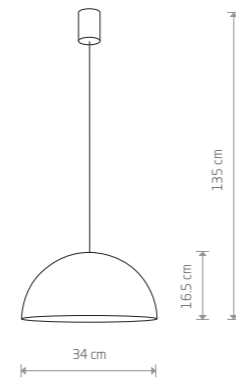

HEMISPHERE SUPER L
10296

HEMISPHERE SUPER L
painted steel, braided cable

- 10296 10297 10298

4xGX53, max 8W

HEMISPHERE SUPER S
painted steel, braided cable

- 10618 10617 10616

1xGX53, max 8W