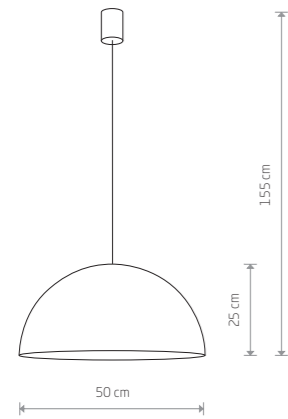

HEMISPHERE SUPER L
10296

HEMISPHERE SUPER L
painted steel, braided cable

- 10296 10297 10298

4xGX53, max 8W

HEMISPHERE SUPER S
painted steel, braided cable

- 10618 10617 10616

1xGX53, max 8W