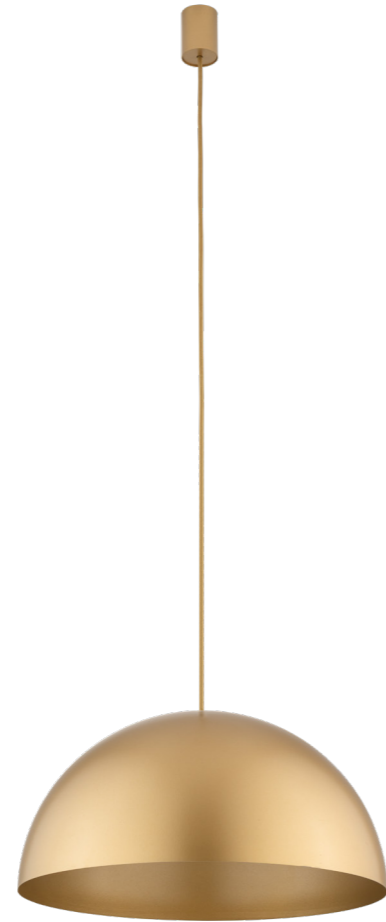

HEMISPHERE SUPER L
10296

HEMISPHERE SUPER L
painted steel, braided cable

- 10296 10297 10298

4xGX53, max 8W

HEMISPHERE SUPER S
painted steel, braided cable

- 10618 10617 10616

1xGX53, max 8W