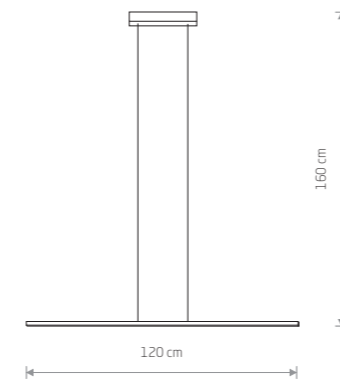

BAR LED S

■ painted aluminum, plastic PP

■ 10363