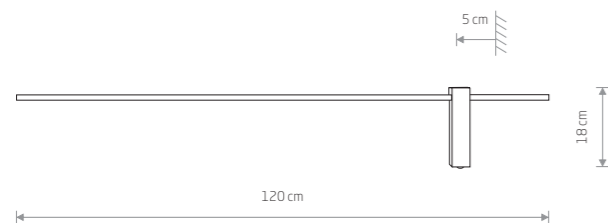

MOTIVE LED L

■ painted aluminum, plastic PP

■ 10313