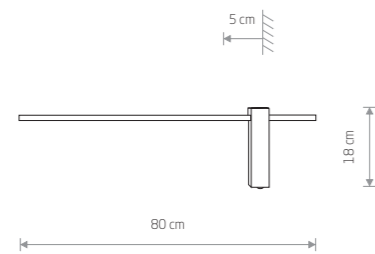

MOTIVE LED L 10313

MOTIVE LED M 10311

BAR LED M 10364

MOTIVE LED M

■ painted aluminum, plastic PP

■ 10311