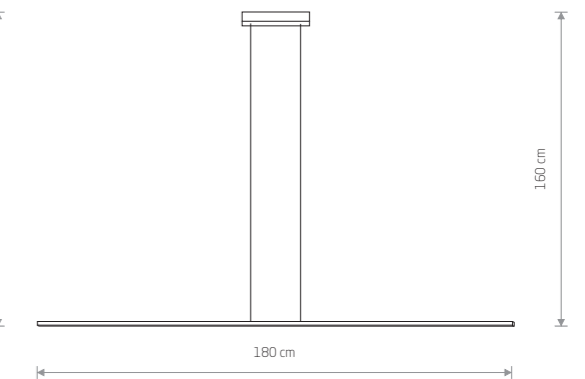

BAR LED L

■ painted aluminum, plastic PP

■ 10365

Item No.	Power	Colour temp.	Luminous flux	Beam angle	Colour Rendering Index (CRI)	Input	Safety type	Power factor	Ingress protection	Lifetime
10311	11W LED	3000K	330 lm	100°	>90	~220-230 V, 50/60 Hz	■	>0.5	IP20	50000h
10313	17W LED	3000K	510 lm	100°	>90	~220-230 V, 50/60 Hz	■	>0.5	IP20	50000h

Item No.	Power	Colour temp.	Luminous flux	Beam angle	Colour Rendering Index (CRI)	Input	Safety type	Power factor	Ingress protection	Lifetime
10363	24W LED	3000K	800 lm	100°	>80	~220-230V V, 50/60 Hz	■	>0.5	IP20	50000h
10364	30W LED	3000K	1000 lm	100°	>80	~220-230V V, 50/60 Hz	■	>0.5	IP20	50000h
10365	36W LED	3000K	1200 lm	100°	>80	~220-230V V, 50/60 Hz	■	>0.5	IP20	50000h