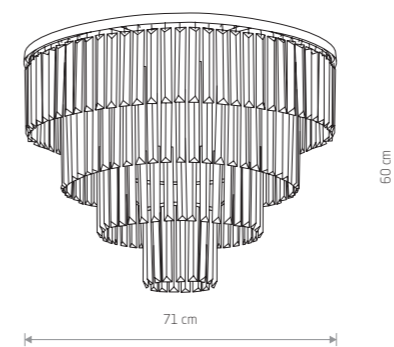

CRISTAL 7633

CRISTAL M 7616

CRISTAL

crystal, painted steel

7632 7633

2xE14, max 60W

CRISTAL L 7631

CRISTAL 7632

CRISTAL M

crystal, painted steel

7628 7627

9xE14, max 60W

CRISTAL M

crystal, painted steel

7617 7616

9xE14, max 40W

CRISTAL L

crystal, painted steel

7631 7630

12xE14, max 60W

CRISTAL L

crystal, painted steel

7615 7614

12xE14, max 40W