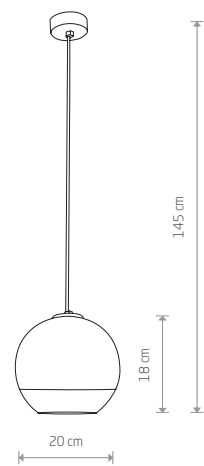

**GLOBE PLUS M**  
metallized glass, painted steel

- 7606
- 1xE27, max 60W

**GLOBE PLUS S**  
metallized glass, painted steel

- 7605
- 1xE27, max 60W

**GLOBE PLUS**  
metallized glass, painted steel

- 7607
- 3xE27, max 60W

■ CHROME    ■ BLACK P013 RAL 9005

GLOBE PLUS M 7606