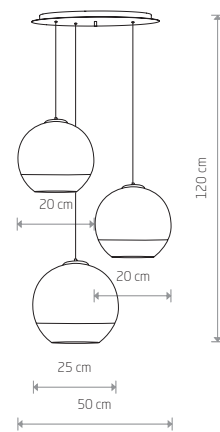

**GLOBE PLUS M**  
metallized glass, painted steel

- 7606
- 1xE27, max 60W

**GLOBE PLUS S**  
metallized glass, painted steel

- 7605
- 1xE27, max 60W

**GLOBE PLUS**  
metallized glass, painted steel

- 7607
- 3xE27, max 60W