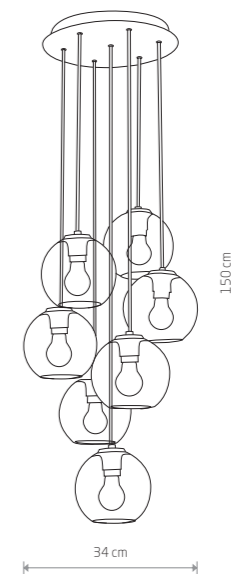

**VETRO**  
glass, painted steel

■ 7641  
● 3xE27, max 60W

**VETRO**  
glass, painted steel

■ 7642  
● 5xE27, max 60W

**VETRO**  
glass, painted steel

■ 9132  
● 1xE27, max 60W

**VETRO**  
glass, painted steel

■ 9131  
● 7xE27, max 60W