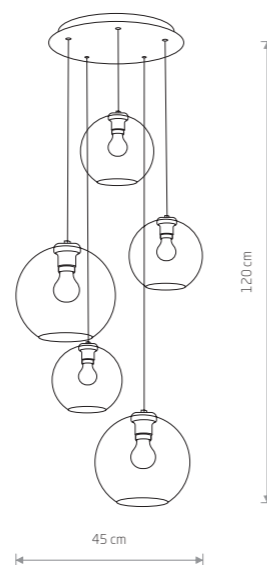

**VETRO**  
glass, painted steel

■ 7641  
● 3xE27, max 60W

**VETRO**  
glass, painted steel

■ 7642  
● 5xE27, max 60W

**VETRO**  
glass, painted steel

■ 9132  
● 1xE27, max 60W

**VETRO**  
glass, painted steel

■ 9131  
● 7xE27, max 60W