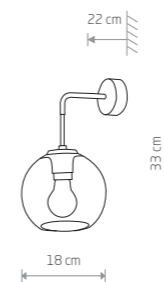

**VETRO**  
glass, painted steel

■ 7641  
● 3xE27, max 60W

**VETRO**  
glass, painted steel

■ 7642  
● 5xE27, max 60W

**VETRO**  
glass, painted steel

■ 9132  
● 1xE27, max 60W

**VETRO**  
glass, painted steel

■ 9131  
● 7xE27, max 60W