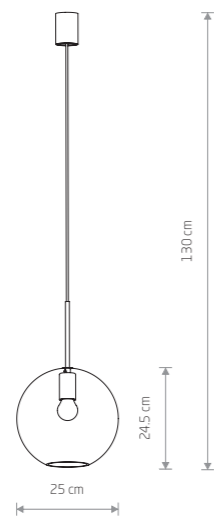

SPHERE S
glass, painted steel

- 7847
- 1xG9, max 10W

SPHERE
glass, painted steel

- 7788
- 3xE27, max 40W

SPHERE M
glass, painted steel

- 7848
- 1xE27, max 40W

SPHERE L
glass, painted steel

- 7850
- 1xE27, max 40W

SPHERE XL
glass, painted steel

- 7846
- 1xE27, max 40W