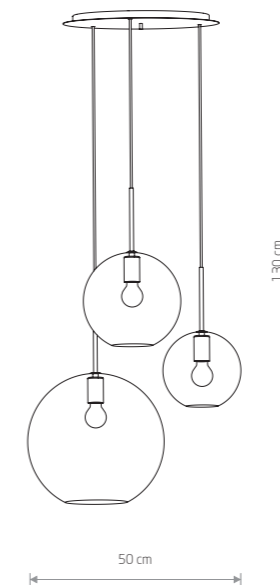

SPHERE S
glass, painted steel

- 7847
- 1xG9, max 10W

SPHERE
glass, painted steel

- 7788
- 3xE27, max 40W

SPHERE M
glass, painted steel

- 7848
- 1xE27, max 40W

SPHERE L
glass, painted steel

- 7850
- 1xE27, max 40W

SPHERE XL
glass, painted steel

- 7846
- 1xE27, max 40W