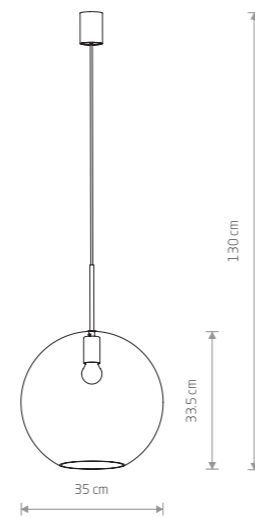

SPHERE S
glass, painted steel

- 7847
- 1xG9, max 10W

SPHERE
glass, painted steel

- 7788
- 3xE27, max 40W

SPHERE M
glass, painted steel

- 7848
- 1xE27, max 40W

SPHERE L
glass, painted steel

- 7850
- 1xE27, max 40W

SPHERE XL
glass, painted steel

- 7846
- 1xE27, max 40W