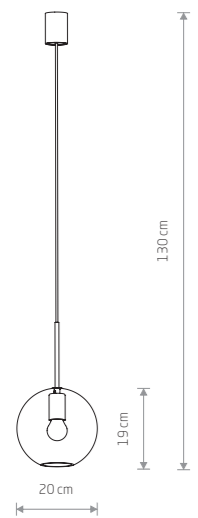

SPHERE S
glass, painted steel

- 7847
- 1xG9, max 10W

SPHERE
glass, painted steel

- 7788
- 3xE27, max 40W

SPHERE M
glass, painted steel

- 7848
- 1xE27, max 40W

SPHERE L
glass, painted steel

- 7850
- 1xE27, max 40W

SPHERE XL
glass, painted steel

- 7846
- 1xE27, max 40W