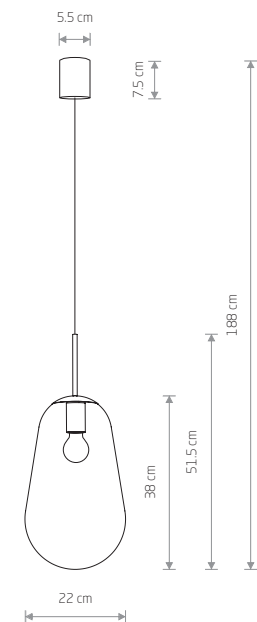

PEAR S

glass, brass-plated steel, painted steel

8673

1xE27, max 40W

glass, painted steel

7800

1xE27, max 40W

PEAR M

glass, brass-plated steel, painted steel

8672

1xE27, max 40W

glass, painted steel

7798

1xE27, max 40W

PEAR L

glass, brass-plated steel, painted steel

8671

1xE27, max 40W

glass, painted steel

7797

1xE27, max 40W

PEAR

glass, brass-plated steel, painted steel

7794