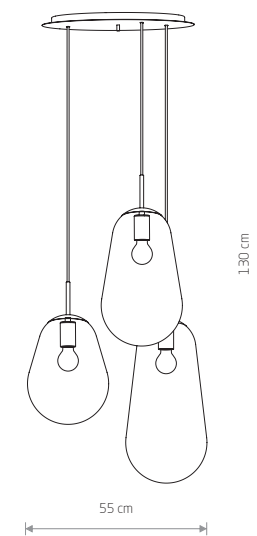

PEAR S

glass, brass-plated steel, painted steel

8673

1xE27, max 40W

glass, painted steel

7800

1xE27, max 40W

PEAR M

glass, brass-plated steel, painted steel

8672

1xE27, max 40W

glass, painted steel

7798

1xE27, max 40W

PEAR L

glass, brass-plated steel, painted steel

8671

1xE27, max 40W

glass, painted steel

7797

1xE27, max 40W

PEAR

glass, brass-plated steel, painted steel

7794