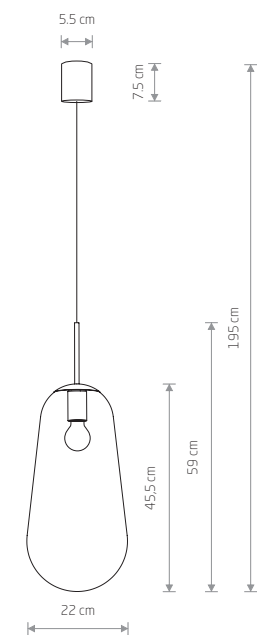

PEAR S

glass, brass-plated steel, painted steel

8673

1xE27, max 40W

glass, painted steel

7800

1xE27, max 40W

PEAR M

glass, brass-plated steel, painted steel

8672

1xE27, max 40W

glass, painted steel

7798

1xE27, max 40W

PEAR L

glass, brass-plated steel, painted steel

8671

1xE27, max 40W

glass, painted steel

7797

1xE27, max 40W

PEAR

glass, brass-plated steel, painted steel

7794