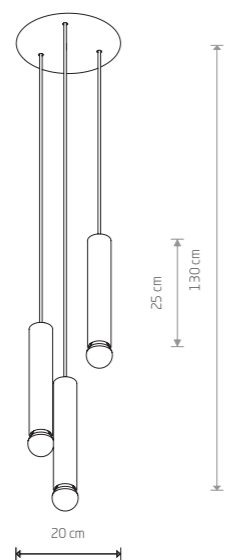

BATON 7856

BATON

■ painted steel

■ 7852

● 1xE27, max 10W only LED

■ solid brass, painted steel

■ 7851

● 1xE27, max 10W only LED

BATON 7852

BATON 7851

BATON 7853

BATON

■ painted steel

■ 7854

● 4xE27, max 10W only LED

■ solid brass, painted steel

■ 7853

● 4xE27, max 10W only LED