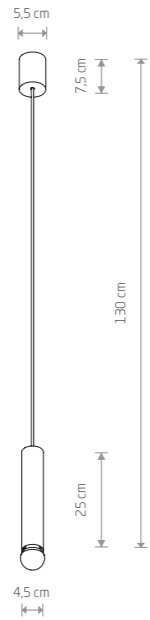

BATON 7856

BATON

■ painted steel

■ 7852

● 1xE27, max 10W only LED

■ solid brass, painted steel

■ 7851

● 1xE27, max 10W only LED

BATON 7852

BATON 7851

BATON 7853

BATON

■ painted steel

■ 7854

● 4xE27, max 10W only LED

■ solid brass, painted steel

■ 7853

● 4xE27, max 10W only LED