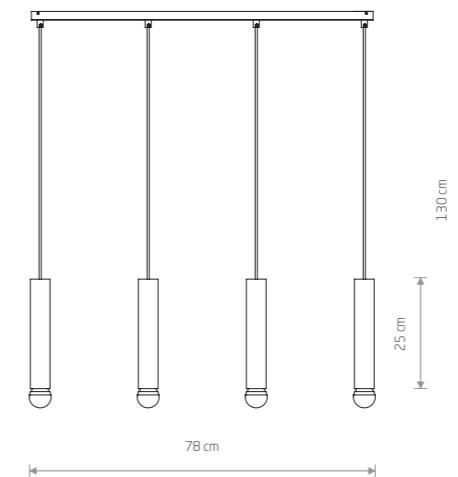

BATON 7856

BATON

■ painted steel

■ 7852

● 1xE27, max 10W only LED

■ solid brass, painted steel

■ 7851

● 1xE27, max 10W only LED

BATON 7852

BATON 7851

BATON 7853

BATON

■ painted steel

■ 7854

● 4xE27, max 10W only LED

■ solid brass, painted steel

■ 7853

● 4xE27, max 10W only LED