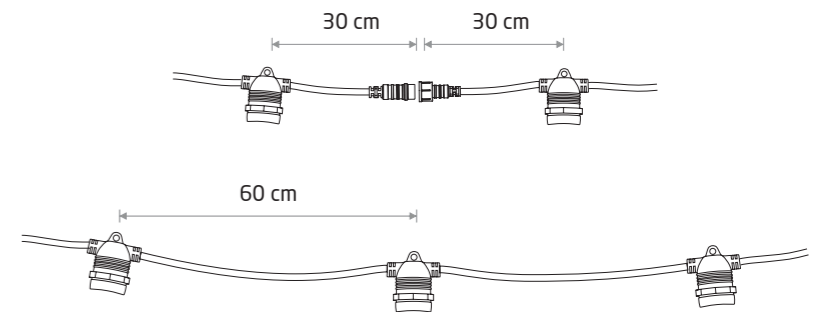

FASTOON LIGHTS 6 M 7873

MAX 2000W MAX 80m CONNECTABLE

POWER CORD FOR FESTOON LIGHTS
rubber cable

■ 7871

IP65

FESTOON LIGHTS 6M
rubber cable

■ 7873

● 10xE27, max 15W

IP65

FESTOON LIGHTS 9M
rubber cable

■ 7872

● 15xE27, max 15W

IP65

5 PC SET

BULB LED E27, A60 2W,
5 PC SET

glass