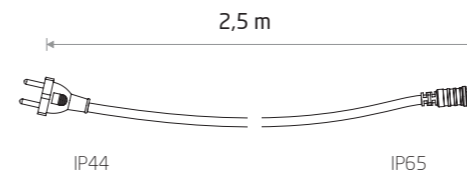

FASTOON LIGHTS 6 M 7873

MAX 2000W MAX 80m CONNECTABLE

POWER CORD FOR FESTOON LIGHTS
rubber cable

■ 7871

IP65

FESTOON LIGHTS 6M
rubber cable

■ 7873

● 10xE27, max 15W

IP65

FESTOON LIGHTS 9M
rubber cable

■ 7872

● 15xE27, max 15W

IP65

5 PC SET

BULB LED E27, A60 2W,
5 PC SET

glass