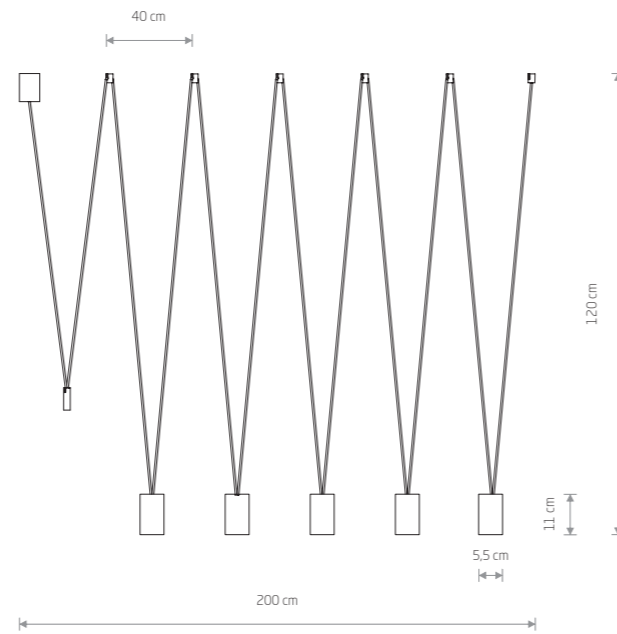

MORE EYE 7825

MORE TONE 7817

MORE EYE

painted steel

- 7824
- 7822

4xGU10, max 10W only LED

solid brass, painted steel

- 7610

4xGU10, max 10W only LED

MORE EYE

painted steel

- 7826
- 7825

5xGU10, max 10W only LED

solid brass, painted steel

- 7608

5xGU10, max 10W only LED

MORE TONE

painted steel, plastic ABS

- 7816
- 7814

4xGU10, max 10W only LED

MORE TONE

painted steel, plastic ABS

- 7821
- 7817

5xGU10, max 10W only LED