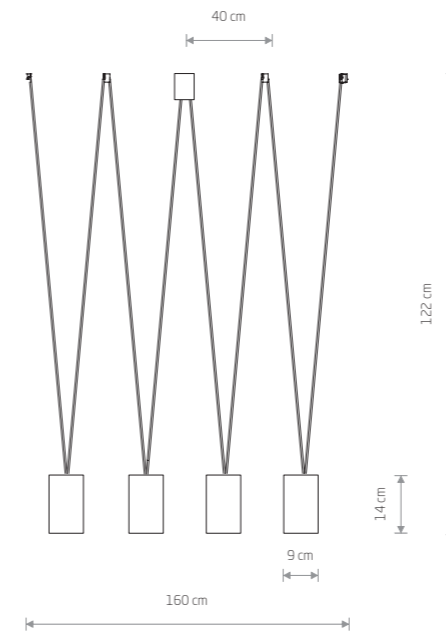

4xGU10, max 10W only LED

MORE EYE

painted steel

- 7826
- 7825

5xGU10, max 10W only LED

solid brass, painted steel

- 7608

5xGU10, max 10W only LED

MORE TONE

painted steel, plastic ABS

- 7816
- 7814

4xGU10, max 10W only LED

MORE TONE

painted steel, plastic ABS

- 7821
- 7817

5xGU10, max 10W only LED