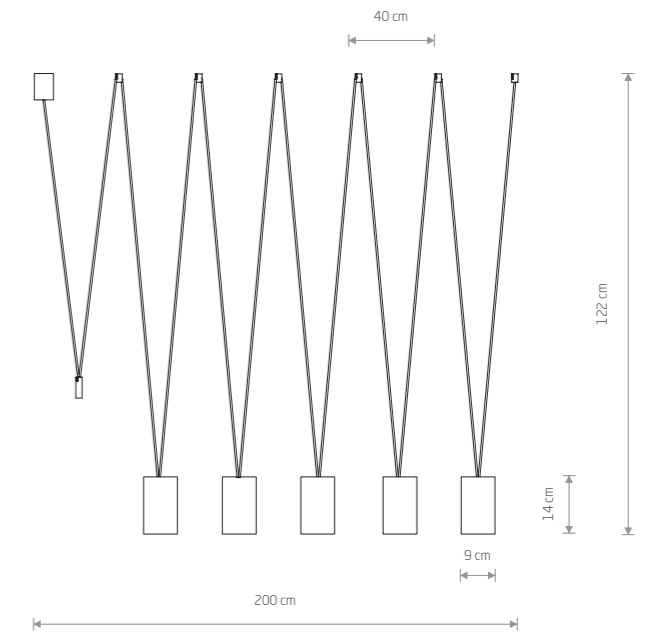

4xGU10, max 10W only LED

MORE EYE

painted steel

- 7826
- 7825

5xGU10, max 10W only LED

solid brass, painted steel

- 7608

5xGU10, max 10W only LED

MORE TONE

painted steel, plastic ABS

- 7816
- 7814

4xGU10, max 10W only LED

MORE TONE

painted steel, plastic ABS

- 7821
- 7817

5xGU10, max 10W only LED