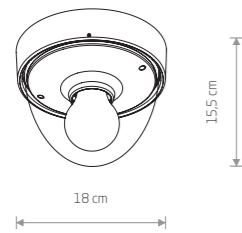

NOOK 7972

NOOK 7970

NOOK 7978

NOOK 7976

NOOK 7965

NOOK
plastic ABS, plastic PC

- 7972 7970 7965
- 7976 7978
- 1xE27, max 10W only LED
- IP44

NOOK SENSOR
plastic ABS, plastic PC