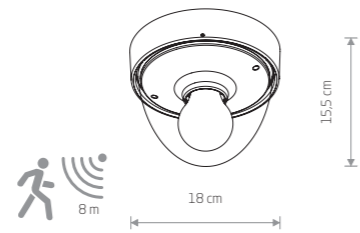

NOOK 7972

NOOK 7970

NOOK 7978

NOOK 7976

NOOK 7965

NOOK
plastic ABS, plastic PC

- 7972 7970 7965
- 7976 7978
- 1xE27, max 10W only LED
- IP44

NOOK SENSOR
plastic ABS, plastic PC