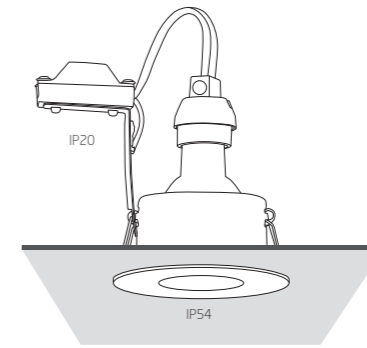

### FOXTROT

Painted aluminum, glass

- 8373 8374
- 1xGU10, max 15W
- IP54/20
- cut out  $\varnothing$  85 mm

### JULIET

steel

- 7663 7664
- 1xGU10, max 15W
- IP54/20
- cut out 56 mm

### HELIOS LED

plastic PC

- 8991 3000K 8992 4000K
- cut out  $\varnothing$  85 mm

### EOL LED

plastic PC

- 8988 3000K 8990 4000K
- cut out  $\varnothing$  85 mm

Item No.	Power	Colour temp.	Luminous flux	Beam angle	Colour Rendering Index (CRI)	Input	Safety type	Power factor	Ingress protection	Lifetime
8991	5W LED	3000K	300 lm	100°	≥ 80	~220-230 V, 50/60 Hz	☐	>0,5	IP44	20000h
8992	5W LED	4000K	300 lm	100°	≥ 80	~220-230 V, 50/60 Hz	☐	>0,5	IP44	20000h
8988	5W LED	3000K	350 lm	90°	≥ 80	~220-230 V, 50/60 Hz	☐	>0,5	IP44	20000h
8990	5W LED	4000K	400 lm	90°	≥ 80	~220-230 V, 50/60 Hz	☐	>0,5	IP44	20000h