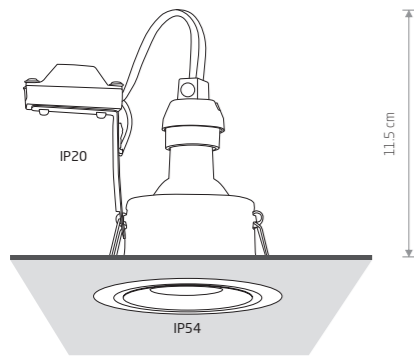

### FOXTROT

Painted aluminum, glass

- 8373 8374
- 1xGU10, max 15W
- IP54/20
- cut out  $\varnothing$  85 mm

### JULIET

steel

- 7663 7664
- 1xGU10, max 15W
- IP54/20
- cut out 56 mm

### HELIOS LED

plastic PC

- 8991 3000K 8992 4000K
- cut out  $\varnothing$  85 mm

### EOL LED

plastic PC

- 8988 3000K 8990 4000K
- cut out  $\varnothing$  85 mm

Item No.	Power	Colour temp.	Luminous flux	Beam angle	Colour Rendering Index (CRI)	Input	Safety type	Power factor	Ingress protection	Lifetime
8991	5W LED	3000K	300 lm	100°	≥ 80	~220-230 V, 50/60 Hz	☐	>0,5	IP44	20000h
8992	5W LED	4000K	300 lm	100°	≥ 80	~220-230 V, 50/60 Hz	☐	>0,5	IP44	20000h
8988	5W LED	3000K	350 lm	90°	≥ 80	~220-230 V, 50/60 Hz	☐	>0,5	IP44	20000h
8990	5W LED	4000K	400 lm	90°	≥ 80	~220-230 V, 50/60 Hz	☐	>0,5	IP44	20000h