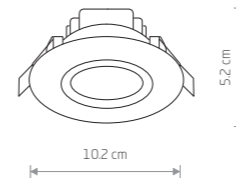

### FOXTROT

Painted aluminum, glass

- 8373 8374
- 1xGU10, max 15W
- IP54/20
- cut out  $\varnothing$  85 mm

### JULIET

steel

- 7663 7664
- 1xGU10, max 15W
- IP54/20
- cut out 56 mm

### HELIOS LED

plastic PC

- 8991 3000K 8992 4000K
- cut out  $\varnothing$  85 mm

### EOL LED

plastic PC

- 8988 3000K 8990 4000K
- cut out  $\varnothing$  85 mm

Item No.	Power	Colour temp.	Luminous flux	Beam angle	Colour Rendering Index (CRI)	Input	Safety type	Power factor	Ingress protection	Lifetime
8991	5W LED	3000K	300 lm	100°	≥ 80	~220-230 V, 50/60 Hz	☐	>0,5	IP44	20000h
8992	5W LED	4000K	300 lm	100°	≥ 80	~220-230 V, 50/60 Hz	☐	>0,5	IP44	20000h
8988	5W LED	3000K	350 lm	90°	≥ 80	~220-230 V, 50/60 Hz	☐	>0,5	IP44	20000h
8990	5W LED	4000K	400 lm	90°	≥ 80	~220-230 V, 50/60 Hz	☐	>0,5	IP44	20000h