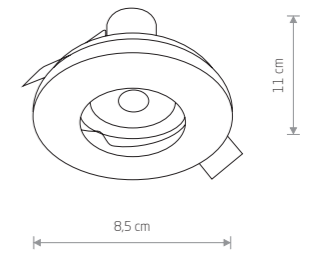

### FOXTROT

Painted aluminum, glass

- 8373 8374
- 1xGU10, max 15W
- IP54/20
- cut out  $\varnothing$  85 mm

### JULIET

steel

- 7663 7664
- 1xGU10, max 15W
- IP54/20
- cut out 56 mm

### HELIOS LED

plastic PC

- 8991 3000K 8992 4000K
- cut out  $\varnothing$  85 mm

### EOL LED

plastic PC

- 8988 3000K 8990 4000K
- cut out  $\varnothing$  85 mm

Item No.	Power	Colour temp.	Luminous flux	Beam angle	Colour Rendering Index (CRI)	Input	Safety type	Power factor	Ingress protection	Lifetime
8991	5W LED	3000K	300 lm	100°	≥ 80	~220-230 V, 50/60 Hz	☐	>0,5	IP44	20000h
8992	5W LED	4000K	300 lm	100°	≥ 80	~220-230 V, 50/60 Hz	☐	>0,5	IP44	20000h
8988	5W LED	3000K	350 lm	90°	≥ 80	~220-230 V, 50/60 Hz	☐	>0,5	IP44	20000h
8990	5W LED	4000K	400 lm	90°	≥ 80	~220-230 V, 50/60 Hz	☐	>0,5	IP44	20000h