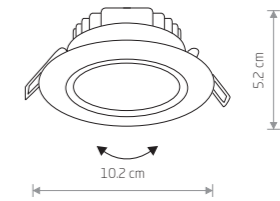

### FOXTROT

Painted aluminum, glass

- 8373 8374
- 1xGU10, max 15W
- IP54/20
- cut out  $\varnothing$  85 mm

### JULIET

steel

- 7663 7664
- 1xGU10, max 15W
- IP54/20
- cut out 56 mm

### HELIOS LED

plastic PC

- 8991 3000K 8992 4000K
- cut out  $\varnothing$  85 mm

### EOL LED

plastic PC

- 8988 3000K 8990 4000K
- cut out  $\varnothing$  85 mm

Item No.	Power	Colour temp.	Luminous flux	Beam angle	Colour Rendering Index (CRI)	Input	Safety type	Power factor	Ingress protection	Lifetime
8991	5W LED	3000K	300 lm	100°	≥ 80	~220-230 V, 50/60 Hz	☐	>0,5	IP44	20000h
8992	5W LED	4000K	300 lm	100°	≥ 80	~220-230 V, 50/60 Hz	☐	>0,5	IP44	20000h
8988	5W LED	3000K	350 lm	90°	≥ 80	~220-230 V, 50/60 Hz	☐	>0,5	IP44	20000h
8990	5W LED	4000K	400 lm	90°	≥ 80	~220-230 V, 50/60 Hz	☐	>0,5	IP44	20000h