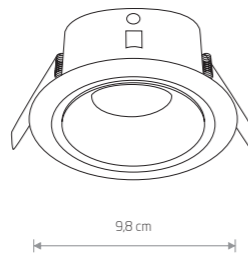

### FOXTROT

Painted aluminum, glass

- 8373 8374
- 1xGU10, max 15W
- IP54/20
- cut out  $\varnothing$  85 mm

### JULIET

steel

- 7663 7664
- 1xGU10, max 15W
- IP54/20
- cut out 56 mm

### HELIOS LED

plastic PC

- 8991 3000K 8992 4000K
- cut out  $\varnothing$  85 mm

### EOL LED

plastic PC

- 8988 3000K 8990 4000K
- cut out  $\varnothing$  85 mm

Item No.	Power	Colour temp.	Luminous flux	Beam angle	Colour Rendering Index (CRI)	Input	Safety type	Power factor	Ingress protection	Lifetime
8991	5W LED	3000K	300 lm	100°	≥ 80	~220-230 V, 50/60 Hz	☐	>0,5	IP44	20000h
8992	5W LED	4000K	300 lm	100°	≥ 80	~220-230 V, 50/60 Hz	☐	>0,5	IP44	20000h
8988	5W LED	3000K	350 lm	90°	≥ 80	~220-230 V, 50/60 Hz	☐	>0,5	IP44	20000h
8990	5W LED	4000K	400 lm	90°	≥ 80	~220-230 V, 50/60 Hz	☐	>0,5	IP44	20000h