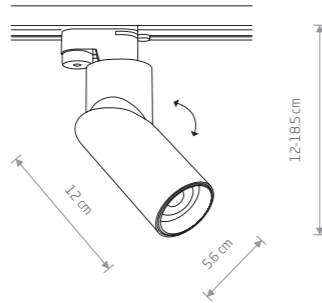

PROFILE MIKE 7661

PROFILE MIKE

painting aluminum, plastic

7662 7661

1xGU10, max 15W

PROFILE ZOOM LED 7625

PROFILE INDIA 7657

PROFILE INDIA

painting aluminum, plastic

7656 7657

1xGU10, max 15W

PROFILE ZOOM LED

painting aluminum, plastic

7623 3000K 7625 3000K

7624 4000K 7626 4000K

BEAM CONE

BEAM ANGLE 15°

BEAM ANGLE 50°

PROFILE FOKUS 7621

PROFILE FOKUS LED

painting aluminum, plastic

7618 3000K 7621 3000K

7620 4000K 7622 4000K

Item No.	Power	Colour temp.	Luminous flux	Beam angle	Colour Rendering Index (CRI)	Input	Safety type	Power factor	Ingress protection
7618	9W LED	3000K	440 lm	36°	>90	220-230 V, 50/60 Hz	□	>0.9	IP20
7620	9W LED	4000K	480 lm	36°	>90	220-230 V, 50/60 Hz	□	>0.9	IP20
7621	9W LED	3000K	430 lm	36°	>0.9	220-230 V, 50/60 Hz	□	>0.9	IP20
7622	9W LED	4000K	460 lm	36°	>90	220-230 V, 50/60 Hz	□	>0.9	IP20
7623	9W LED	3000K	550 lm	15-50°	>90	220-230 V, 50/60 Hz	□	>0.9	IP20
7624	9W LED	4000K	580 lm	15-50°	>90	220-230 V, 50/60 Hz	□	>0.9	IP20
7625	9W LED	3000K	490 lm	15-50°	>90	220-230 V, 50/60 Hz	□	>0.9	IP20
7626	9W LED	4000K	520 lm	15-50°	>90	220-230 V, 50/60 Hz	□	>0.9	IP20