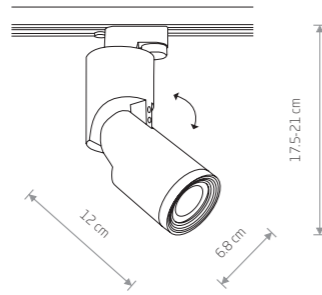

PROFILE MIKE 7661

PROFILE MIKE

painting aluminum, plastic

7662 7661

1xGU10, max 15W

PROFILE ZOOM LED 7625

PROFILE INDIA 7657

PROFILE INDIA

painting aluminum, plastic

7656 7657

1xGU10, max 15W

PROFILE ZOOM LED

painting aluminum, plastic

7623 3000K 7625 3000K

7624 4000K 7626 4000K

BEAM CONE

BEAM ANGLE 15°

BEAM ANGLE 50°

PROFILE FOKUS 7621

PROFILE FOKUS LED

painting aluminum, plastic

7618 3000K 7621 3000K

7620 4000K 7622 4000K

Item No.	Power	Colour temp.	Luminous flux	Beam angle	Colour Rendering Index (CRI)	Input	Safety type	Power factor	Ingress protection
7618	9W LED	3000K	440 lm	36°	>90	220-230 V, 50/60 Hz	□	>0.9	IP20
7620	9W LED	4000K	480 lm	36°	>90	220-230 V, 50/60 Hz	□	>0.9	IP20
7621	9W LED	3000K	430 lm	36°	>0.9	220-230 V, 50/60 Hz	□	>0.9	IP20
7622	9W LED	4000K	460 lm	36°	>90	220-230 V, 50/60 Hz	□	>0.9	IP20
7623	9W LED	3000K	550 lm	15-50°	>90	220-230 V, 50/60 Hz	□	>0.9	IP20
7624	9W LED	4000K	580 lm	15-50°	>90	220-230 V, 50/60 Hz	□	>0.9	IP20
7625	9W LED	3000K	490 lm	15-50°	>90	220-230 V, 50/60 Hz	□	>0.9	IP20
7626	9W LED	4000K	520 lm	15-50°	>90	220-230 V, 50/60 Hz	□	>0.9	IP20