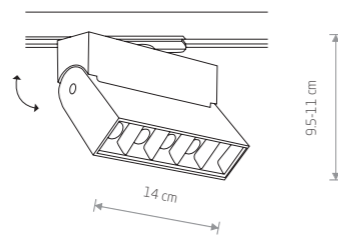

PROFILE FOKUS LED

painting aluminum, plastic

7618 3000K 7621 3000K

7620 4000K 7622 4000K

Item No.	Power	Colour temp.	Luminous flux	Beam angle	Colour Rendering Index (CRI)	Input	Safety type	Power factor	Ingress protection
7618	9W LED	3000K	440 lm	36°	>90	220-230 V, 50/60 Hz	□	>0.9	IP20
7620	9W LED	4000K	480 lm	36°	>90	220-230 V, 50/60 Hz	□	>0.9	IP20
7621	9W LED	3000K	430 lm	36°	>0.9	220-230 V, 50/60 Hz	□	>0.9	IP20
7622	9W LED	4000K	460 lm	36°	>90	220-230 V, 50/60 Hz	□	>0.9	IP20
7623	9W LED	3000K	550 lm	15-50°	>90	220-230 V, 50/60 Hz	□	>0.9	IP20
7624	9W LED	4000K	580 lm	15-50°	>90	220-230 V, 50/60 Hz	□	>0.9	IP20
7625	9W LED	3000K	490 lm	15-50°	>90	220-230 V, 50/60 Hz	□	>0.9	IP20
7626	9W LED	4000K	520 lm	15-50°	>90	220-230 V, 50/60 Hz	□	>0.9	IP20