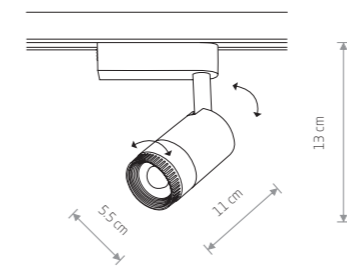

PROFILE ZOOM LED

painting aluminum, plastic

7623 3000K 7625 3000K

7624 4000K 7626 4000K