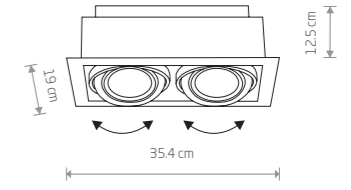

DOWNLIGHT ES111 9575

DOWNLIGHT ES111  
painted steel

9571 9575

1xGU10 ES111, max 15W

cut out 165x165 mm

DOWNLIGHT ES111 9570

DOWNLIGHT ES111  
painted steel

9570 9574

2xGU10 ES111, max 15W

cut out 320x165 mm

BOX ES111 9495

BOX ES111  
plywood, painted steel

9495 9497 7648

1xGU10 ES111, max 15W

BOX ES111 7650

BOX ES111  
plywood, painted steel