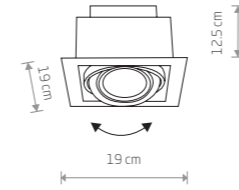

DOWNLIGHT ES111 9575

DOWNLIGHT ES111  
painted steel

9571 9575

1xGU10 ES111, max 15W

cut out 165x165 mm

DOWNLIGHT ES111 9570

DOWNLIGHT ES111  
painted steel

9570 9574

2xGU10 ES111, max 15W

cut out 320x165 mm

BOX ES111 9495

BOX ES111  
plywood, painted steel

9495 9497 7648

1xGU10 ES111, max 15W

BOX ES111 7650

BOX ES111  
plywood, painted steel