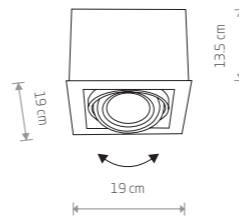

DOWNLIGHT ES111 9575

DOWNLIGHT ES111  
painted steel

9571 9575

1xGU10 ES111, max 15W

cut out 165x165 mm

DOWNLIGHT ES111 9570

DOWNLIGHT ES111  
painted steel

9570 9574

2xGU10 ES111, max 15W

cut out 320x165 mm

BOX ES111 9495

BOX ES111  
plywood, painted steel

9495 9497 7648

1xGU10 ES111, max 15W

BOX ES111 7650

BOX ES111  
plywood, painted steel