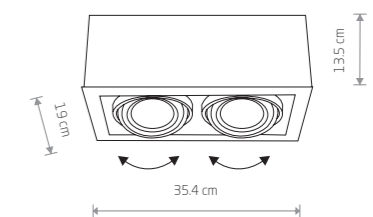

2xGU10 ES111, max 15W

cut out 320x165 mm

BOX ES111 9495

BOX ES111  
plywood, painted steel

9495 9497 7648

1xGU10 ES111, max 15W

BOX ES111 7650

BOX ES111  
plywood, painted steel