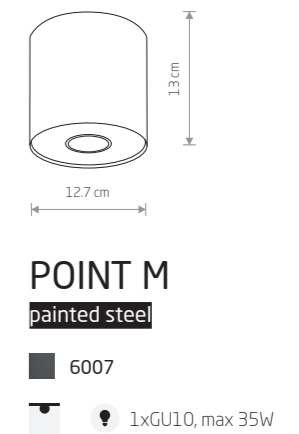

POINT PLEXI M
painted steel, plastic PMMA

6525 6527 6526

1xGU10, max 10W only LED

POINT PLEXI L
painted steel, plastic PMMA

6528 6530

1xE27, max 20W

BIT S
painted steel

9482 9486

1xGU10 ES111, max 75W

BIT M
painted steel

9481 9485

1xGU10 ES111, max 75W