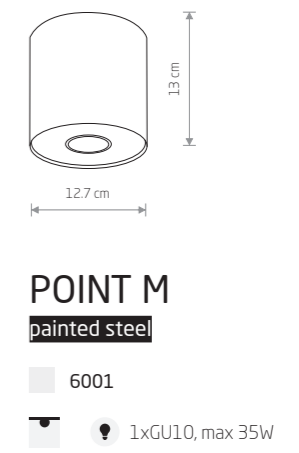

POINT PLEXI M
painted steel, plastic PMMA

6525 6527 6526

1xGU10, max 10W only LED

POINT PLEXI L
painted steel, plastic PMMA

6528 6530

1xE27, max 20W

BIT S
painted steel

9482 9486

1xGU10 ES111, max 75W

BIT M
painted steel

9481 9485

1xGU10 ES111, max 75W