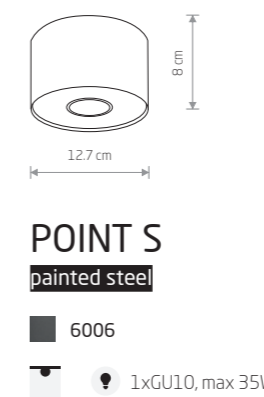

POINT PLEXI M
painted steel, plastic PMMA

6525 6527 6526

1xGU10, max 10W only LED

POINT PLEXI L
painted steel, plastic PMMA

6528 6530

1xE27, max 20W

BIT S
painted steel

9482 9486

1xGU10 ES111, max 75W

BIT M
painted steel

9481 9485

1xGU10 ES111, max 75W