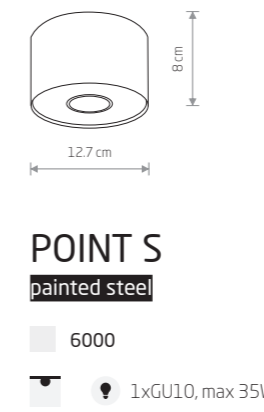

POINT PLEXI M
painted steel, plastic PMMA

6525 6527 6526

1xGU10, max 10W only LED

POINT PLEXI L
painted steel, plastic PMMA

6528 6530

1xE27, max 20W

BIT S
painted steel

9482 9486