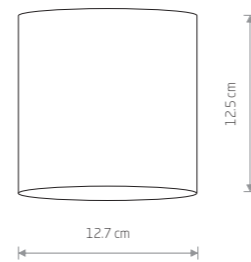

FLEA 8202

POINT TONE 8222

INDIA 7858

MIKE 7660

FLEA 8203

POINT TONE 8225

INDIA 7860

MIKE 7658

**FLEA**  
painted steel

- 8202 8203
- 1xGX53, max 12W

**POINT TONE**  
painted steel, plastic ABS

- 8220 8221 8222
- 8225 8224 8223
- 1xGU10, max 10W only LED

**INDIA**  
painted aluminum

- 7858 7860
- 1xGU10, max 15W

**MIKE**  
painted aluminum

- 7660 7658
- 1xGU10, max 15W