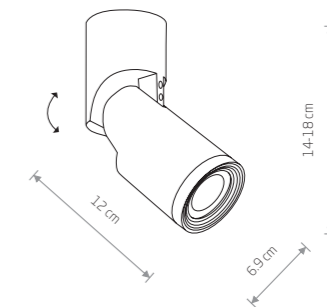

FLEA 8202

POINT TONE 8222

INDIA 7858

MIKE 7660

FLEA 8203

POINT TONE 8225

INDIA 7860

MIKE 7658

**FLEA**  
painted steel

- 8202 8203
- 1xGX53, max 12W

**POINT TONE**  
painted steel, plastic ABS

- 8220 8221 8222
- 8225 8224 8223
- 1xGU10, max 10W only LED

**INDIA**  
painted aluminum

- 7858 7860
- 1xGU10, max 15W

**MIKE**  
painted aluminum

- 7660 7658
- 1xGU10, max 15W