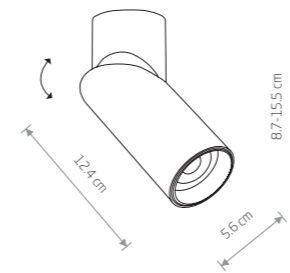

FLEA 8202

POINT TONE 8222

INDIA 7858

MIKE 7660

FLEA 8203

POINT TONE 8225

INDIA 7860

MIKE 7658

**FLEA**  
painted steel

- 8202 8203
- 1xGX53, max 12W

**POINT TONE**  
painted steel, plastic ABS

- 8220 8221 8222
- 8225 8224 8223
- 1xGU10, max 10W only LED

**INDIA**  
painted aluminum

- 7858 7860
- 1xGU10, max 15W

**MIKE**  
painted aluminum

- 7660 7658
- 1xGU10, max 15W