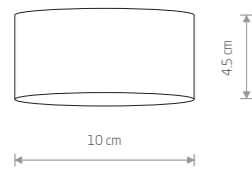

FLEA 8202

POINT TONE 8222

INDIA 7858

MIKE 7660

FLEA 8203

POINT TONE 8225

INDIA 7860

MIKE 7658

**FLEA**  
painted steel

- 8202 8203
- 1xGX53, max 12W

**POINT TONE**  
painted steel, plastic ABS

- 8220 8221 8222
- 8225 8224 8223
- 1xGU10, max 10W only LED

**INDIA**  
painted aluminum

- 7858 7860
- 1xGU10, max 15W