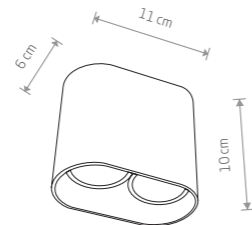

**COBBLE**  
painted aluminum

7791 7790

1xGU10 ES111, max 75W

**GROOVE**  
painted aluminum

7793 7792

1xGU10 ES111, max 75W

**GAP**  
painted aluminum

9385 9384

2xGU10, max 35W

**PAG**  
painted aluminum

9387 9386

2xGU10, max 35W

**GROOVE**  
painted aluminum

9383 9316

2xGU10 ES111, max 75W

**OVAL**  
painted aluminum