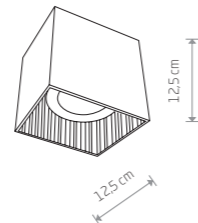

**COBBLE**  
painted aluminum

7791 7790

1xGU10 ES111, max 75W

**GROOVE**  
painted aluminum

7793 7792

1xGU10 ES111, max 75W

**GAP**  
painted aluminum

9385 9384

2xGU10, max 35W

**PAG**  
painted aluminum

9387 9386

2xGU10, max 35W

**GROOVE**  
painted aluminum

9383 9316

2xGU10 ES111, max 75W

**OVAL**  
painted aluminum