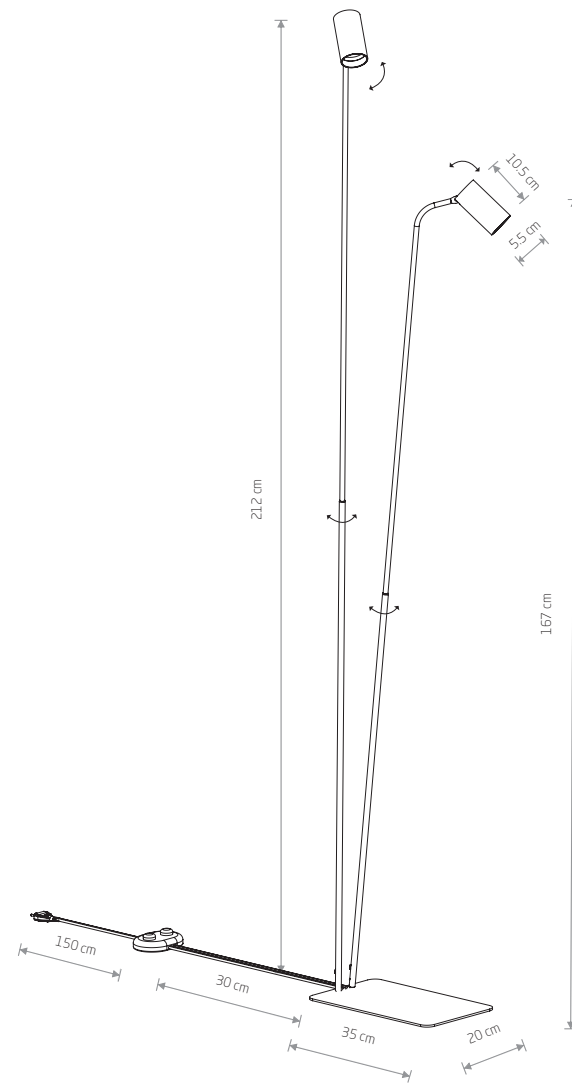

MONO 7712

**MONO**

painted steel, plastic ABS

7705 7708

7715 7718

2xGU10, max 10W only LED

solid brass, painted steel, plastic ABS

7712

2xGU10, max 10W only LED

MONO 7710

**MONO**

painted steel, plastic ABS

7703 7706

7713 7716

1xGU10, max 10W only LED

solid brass, painted steel, plastic ABS

7710

1xGU10, max 10W only LED

MONO 7711

**MONO**

painted steel, plastic ABS

7704 7707

7714 7717

1xGU10, max 10W only LED

solid brass, painted steel, plastic ABS

7711

1xGU10, max 10W only LED