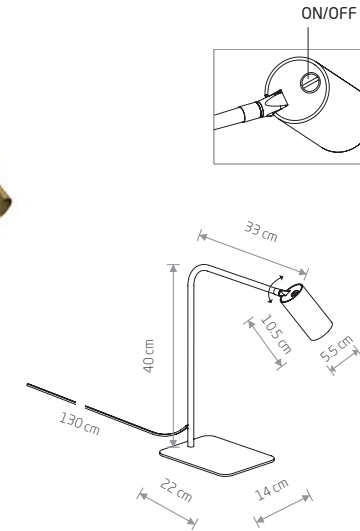

MONO 7712

**MONO**

painted steel, plastic ABS

7705 7708

7715 7718

2xGU10, max 10W only LED

solid brass, painted steel, plastic ABS

7712

2xGU10, max 10W only LED

MONO 7710

**MONO**

painted steel, plastic ABS

7703 7706

7713 7716

1xGU10, max 10W only LED

solid brass, painted steel, plastic ABS

7710

1xGU10, max 10W only LED

MONO 7711

**MONO**

painted steel, plastic ABS

7704 7707

7714 7717

1xGU10, max 10W only LED

solid brass, painted steel, plastic ABS

7711

1xGU10, max 10W only LED