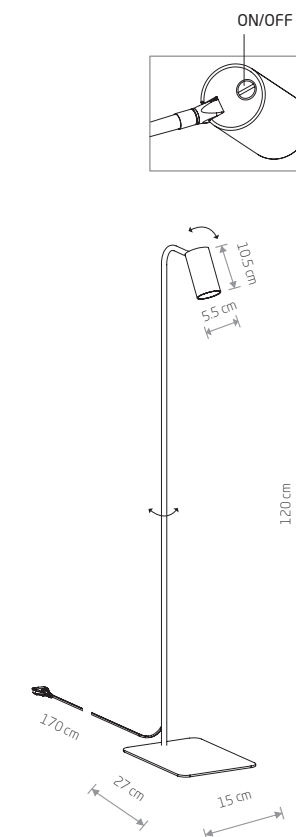

MONO 7712

**MONO**

painted steel, plastic ABS

7705 7708

7715 7718

2xGU10, max 10W only LED

solid brass, painted steel, plastic ABS

7712

2xGU10, max 10W only LED

MONO 7710

**MONO**

painted steel, plastic ABS

7703 7706

7713 7716

1xGU10, max 10W only LED

solid brass, painted steel, plastic ABS

7710

1xGU10, max 10W only LED

MONO 7711

**MONO**

painted steel, plastic ABS

7704 7707

7714 7717

1xGU10, max 10W only LED

solid brass, painted steel, plastic ABS

7711

1xGU10, max 10W only LED