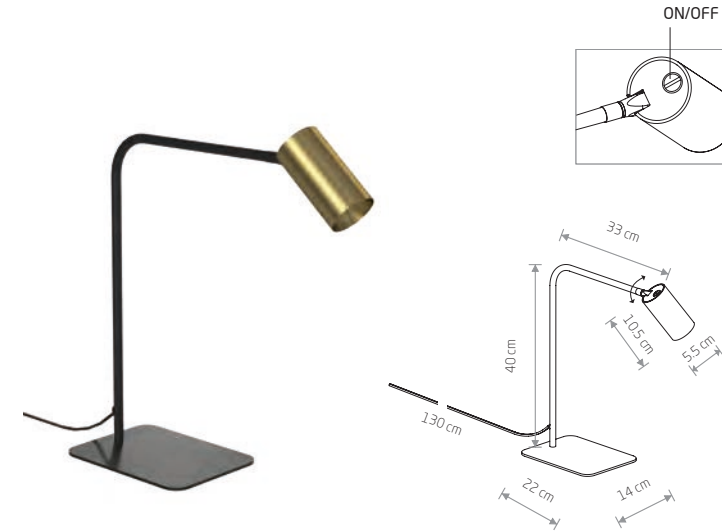

MONO 7712

**MONO**

painted steel, plastic ABS

7705 7708

7715 7718

2xGU10, max 10W only LED

solid brass, painted steel, plastic ABS

7712

2xGU10, max 10W only LED

MONO 7710

**MONO**

painted steel, plastic ABS

7703 7706

7713 7716

1xGU10, max 10W only LED

solid brass, painted steel, plastic ABS

7710

1xGU10, max 10W only LED

MONO 7711

**MONO**

painted steel, plastic ABS

7704 7707

7714 7717

1xGU10, max 10W only LED

solid brass, painted steel, plastic ABS

7711

1xGU10, max 10W only LED