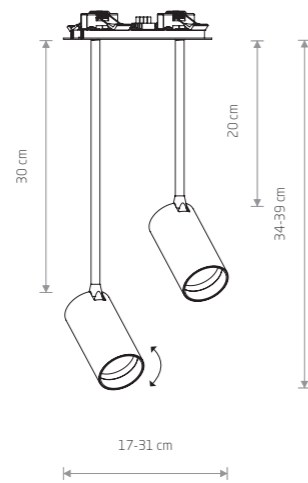

MONO SURFACE LONG S 7680

MONO SURFACE LONG S

painted steel, plastic ABS

7734 7737

7676 7680

1xGU10, max 10W only LED

solid brass, painted steel, plastic ABS

7741

1xGU10, max 10W only LED

cut out \varnothing 35 mm

MONO SURFACE LONG M

painted steel, plastic ABS

7735 7738

7677 7681

1xGU10, max 10W only LED

solid brass, painted steel, plastic ABS

7742

1xGU10, max 10W only LED

cut out \varnothing 35 mm

MONO SURFACE LONG

painted steel, plastic ABS

7736 7740

7678 7682

2xGU10, max 10W only LED

solid brass, painted steel, plastic ABS

7743

2xGU10, max 10W only LED

cut out 160x31 mm

MONO SURFACE LONG 7682

MONO SURFACE LONG M 7742