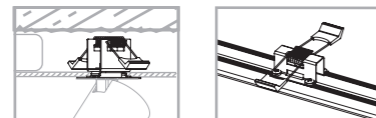

MONO SURFACE LONG S 7680

MONO SURFACE LONG S

painted steel, plastic ABS

7734 7737

7676 7680

1xGU10, max 10W only LED

solid brass, painted steel, plastic ABS

7741

1xGU10, max 10W only LED

cut out \varnothing 35 mm

MONO SURFACE LONG M

painted steel, plastic ABS

7735 7738

7677 7681

1xGU10, max 10W only LED

solid brass, painted steel, plastic ABS

7742

1xGU10, max 10W only LED

cut out \varnothing 35 mm

MONO SURFACE LONG

painted steel, plastic ABS

7736 7740

7678 7682

2xGU10, max 10W only LED