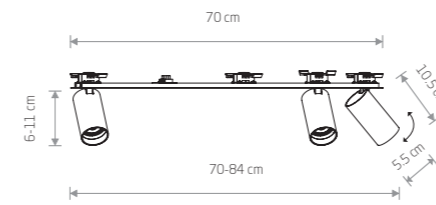

MONO SURFACE 7686