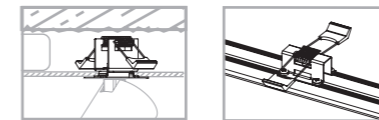

MONO SURFACE 7686