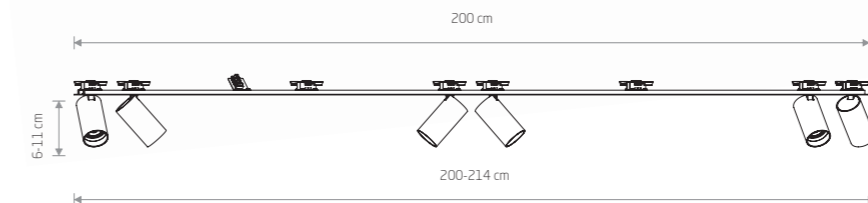

### MONO SURFACE

painting steel, plastic ABS

7830 7835

7685 7691

3xGU10, max 10W only LED

solid brass, painting steel, plastic ABS

7746

3xGU10, max 10W only LED

cut out 690x31 mm

cut out 1170x31 mm

cut out 1990x31 mm