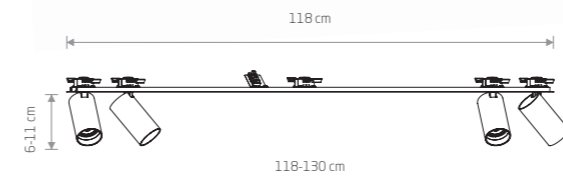

MONO SURFACE 7687