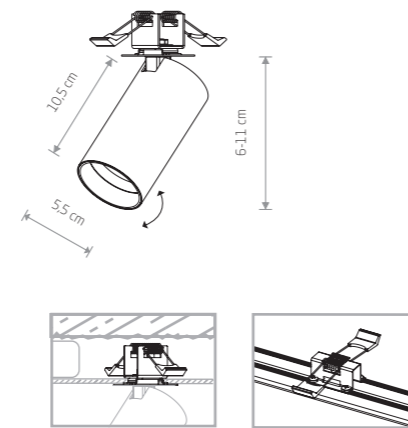

MONO SURFACE 7683

MONO SURFACE

painted steel, plastic ABS

7827 7833

7683 7688

1xGU10, max 10W only LED

solid brass, painted steel, plastic ABS

7744

1xGU10, max 10W only LED

cut out \varnothing 35 mm

MONO SURFACE 7684

MONO SURFACE

painted steel, plastic ABS

7828 7834

7684 7690

2xGU10, max 10W only LED

solid brass, painted steel, plastic ABS

7745

2xGU10, max 10W only LED

cut out 160x31 mm