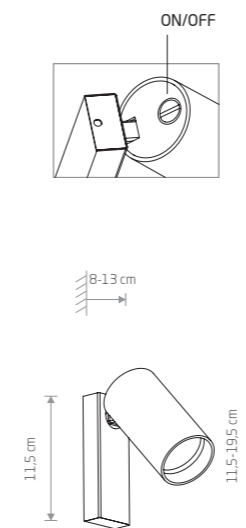

MONO 7764

MONO 7786

MONO

painted steel, plastic ABS

7787 7786

7773 7765

1xGU10, max 10W only LED

solid brass, painted steel, plastic ABS

7781

1xGU10, max 10W only LED

MONO 7840

MONO

painted steel, plastic ABS

7808 7840

7772 7764

1xGU10, max 10W only LED

solid brass, painted steel, plastic ABS

7780

1xGU10, max 10W only LED