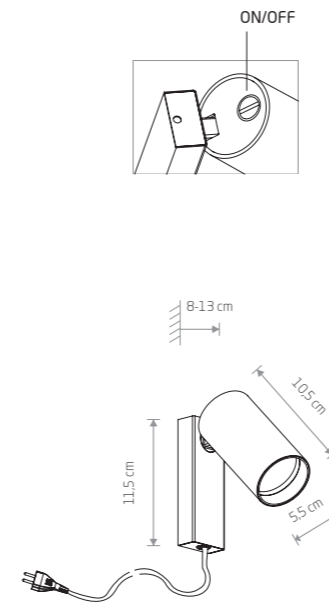

MONO 7764

MONO 7786

MONO

painted steel, plastic ABS

7787 7786

7773 7765

1xGU10, max 10W only LED

solid brass, painted steel, plastic ABS

7781

1xGU10, max 10W only LED

MONO 7840

MONO

painted steel, plastic ABS

7808 7840

7772 7764

1xGU10, max 10W only LED

solid brass, painted steel, plastic ABS

7780

1xGU10, max 10W only LED