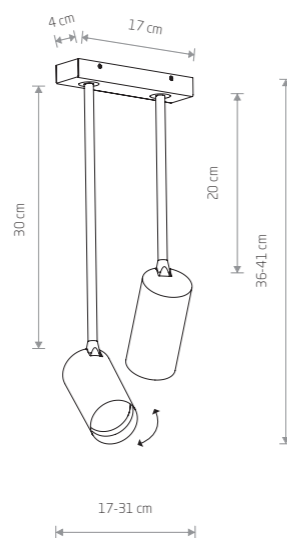

MONO LONG S 7727

MONO LONG S

painting steel, plastic ABS

7724 7727

7670 7673

1xGU10, max 10W only LED

solid brass, painting steel, plastic ABS

7731

1xGU10, max 10W only LED

MONO LONG M

painting steel, plastic ABS

7725 7728

7671 7674

1xGU10, max 10W only LED

solid brass, painting steel, plastic ABS

7732

1xGU10, max 10W only LED

MONO LONG 7730

MONO LONG

painting steel, plastic ABS

7726 7730

7672 7675

2xGU10, max 10W only LED

solid brass, painting steel, plastic ABS