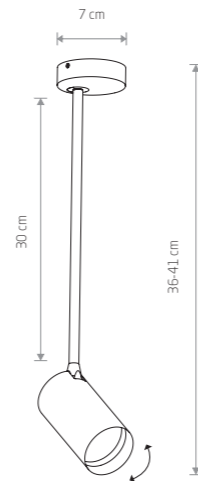

MONO LONG S 7727

MONO LONG S

painting steel, plastic ABS

7724 7727

7670 7673

1xGU10, max 10W only LED

solid brass, painting steel, plastic ABS

7731

1xGU10, max 10W only LED

MONO LONG M

painting steel, plastic ABS

7725 7728

7671 7674

1xGU10, max 10W only LED

solid brass, painting steel, plastic ABS

7732

1xGU10, max 10W only LED

MONO LONG 7730

MONO LONG

painting steel, plastic ABS

7726 7730

7672 7675

2xGU10, max 10W only LED

solid brass, painting steel, plastic ABS