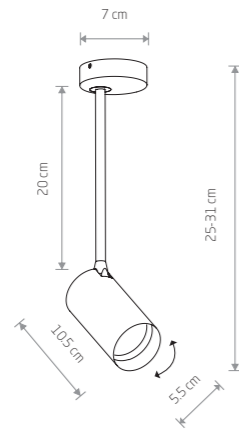

MONO LONG S 7727

MONO LONG S

painting steel, plastic ABS

7724 7727

7670 7673

1xGU10, max 10W only LED

solid brass, painting steel, plastic ABS

7731

1xGU10, max 10W only LED

MONO LONG M

painting steel, plastic ABS

7725 7728

7671 7674

1xGU10, max 10W only LED

solid brass, painting steel, plastic ABS

7732

1xGU10, max 10W only LED

MONO LONG 7730

MONO LONG

painting steel, plastic ABS

7726 7730

7672 7675

2xGU10, max 10W only LED

solid brass, painting steel, plastic ABS