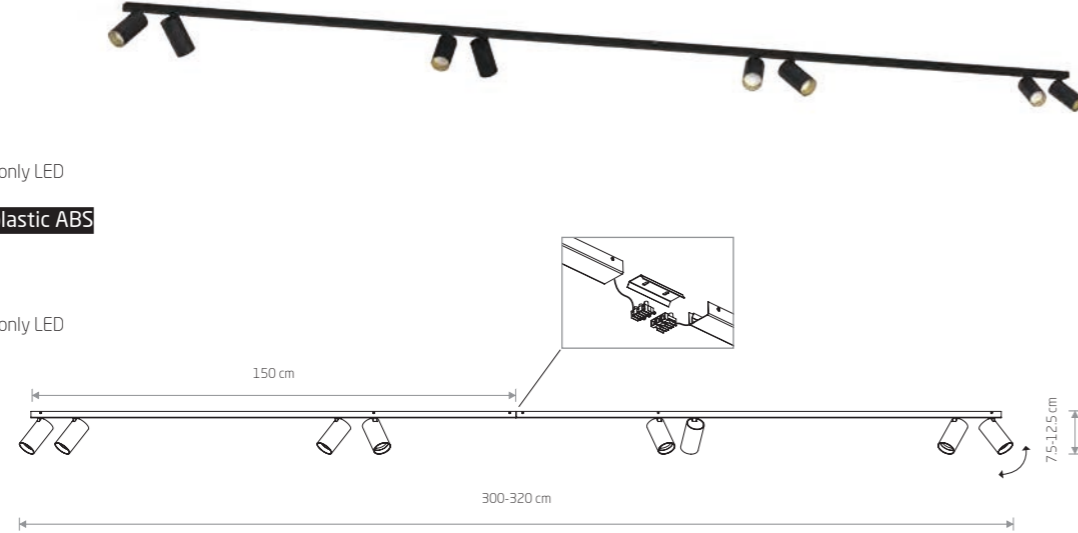

### MONO

painting steel, plastic ABS

7813 7844

7777 7770

6xGU10, max 10W only LED

solid brass, painting steel, plastic ABS

7785

6xGU10, max 10W only LED

### MONO 2X150

painting steel, plastic ABS

7750 7720

7694 7698

6xGU10, max 10W only LED

solid brass, painting steel, plastic ABS

7754

8xGU10, max 10W only LED

### MONO CORNER 2X150

painting steel, plastic ABS

7751 7721

7695 7700

8xGU10, max 10W only LED

solid brass, painting steel, plastic ABS

7755

8xGU10, max 10W only LED

### MONO 2X200

painting steel, plastic ABS

7752 7722

7696 7701

8xGU10, max 10W only LED

solid brass, painting steel, plastic ABS

7756

8xGU10, max 10W only LED