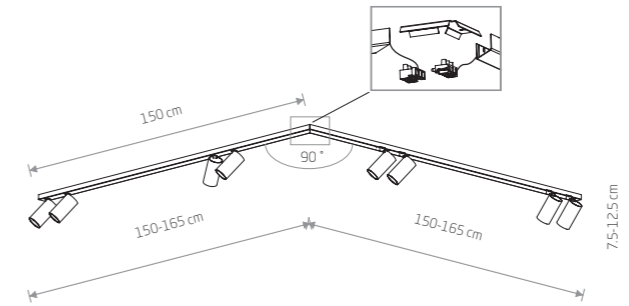

### MONO CORNER 2X150

painting steel, plastic ABS

7751 7721

7695 7700

8xGU10, max 10W only LED

solid brass, painting steel, plastic ABS

7755

8xGU10, max 10W only LED