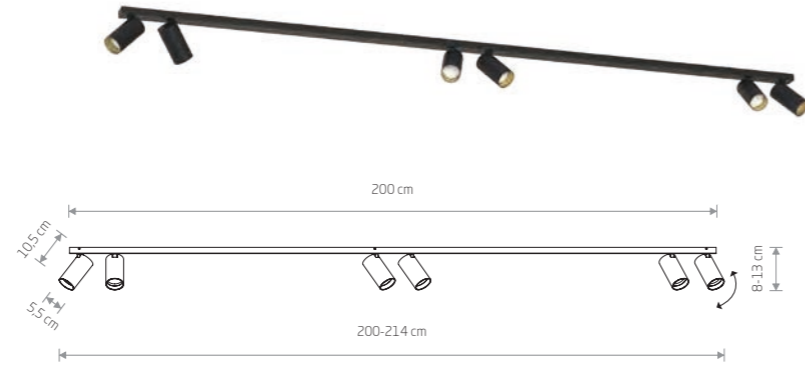

### MONO

painting steel, plastic ABS

7813 7844

7777 7770

6xGU10, max 10W only LED

solid brass, painting steel, plastic ABS

7785

6xGU10, max 10W only LED

MONO 7770

MONO CORNER 2X150 7700

### MONO 2X150

painting steel, plastic ABS

7750 7720

7694 7698

6xGU10, max 10W only LED

solid brass, painting steel, plastic ABS

7754

8xGU10, max 10W only LED

### MONO CORNER 2X150

painting steel, plastic ABS

7751 7721

7695 7700

8xGU10, max 10W only LED

solid brass, painting steel, plastic ABS

7755

8xGU10, max 10W only LED