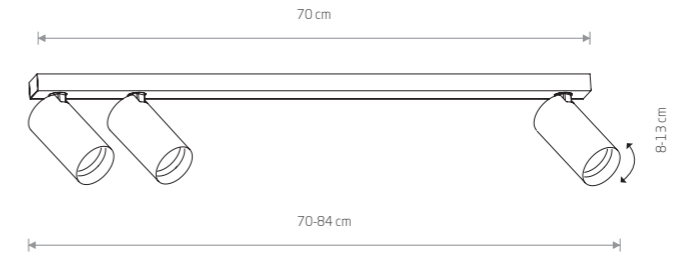

MONO 7807

**MONO**

painting steel, plastic ABS

7807 7838

7771 7763

1xGU10, max 10W only LED

solid brass, painting steel, plastic ABS

7778

1xGU10, max 10W only LED

MONO 7811

**MONO**

painting steel, plastic ABS

7811 7842

7775 7767

3xGU10, max 10W only LED

solid brass, painting steel, plastic ABS

solid brass, painting steel, plastic ABS

7782

2xGU10, max 10W only LED

MONO 7812

**MONO**

painting steel, plastic ABS

7812 7843

7776 7768

4xGU10, max 10W only LED

solid brass, painting steel, plastic ABS

7784

4xGU10, max 10W only LED