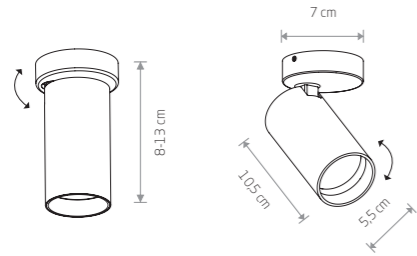

MONO 7807

**MONO**

painting steel, plastic ABS

7807 7838

7771 7763

1xGU10, max 10W only LED

solid brass, painting steel, plastic ABS

7778

1xGU10, max 10W only LED

MONO 7811

**MONO**

painting steel, plastic ABS

7811 7842

7775 7767

3xGU10, max 10W only LED

solid brass, painting steel, plastic ABS

solid brass, painting steel, plastic ABS

7782

2xGU10, max 10W only LED

MONO 7812

**MONO**

painting steel, plastic ABS

7812 7843

7776 7768

4xGU10, max 10W only LED

solid brass, painting steel, plastic ABS

7784

4xGU10, max 10W only LED