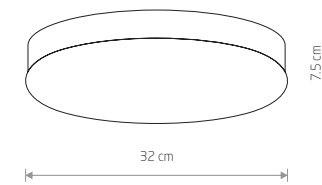

### KASAI

glass, chrome plated steel

9490

2xE27, max 40W

glass, brushed stainless steel

9491

2xE27, max 40W

glass, painted steel