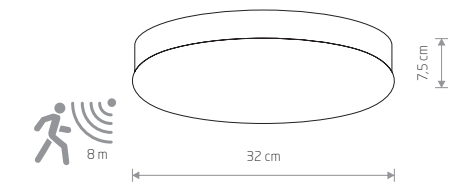

### KASAI

glass, chrome plated steel

9490

2xE27, max 40W

glass, brushed stainless steel

9491

2xE27, max 40W

glass, painted steel