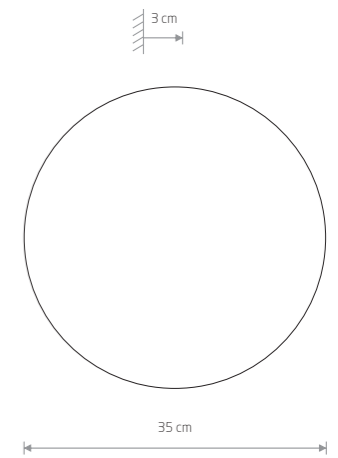

RING LED M 7638

RING LED S 7634

RING LED S 7637

RING LED S
painted steel

■ 7634 ■ 7637

RING LED M
painted steel

■ 7635 ■ 7638

RING LED L
painted steel

■ 7636 ■ 7640

Item No.	Power	Colour temp.	Luminous flux	Beam angle	Colour Rendering Index (CRI)	Input	Safety type	Ingress protection	Lifetime
7634	7W LED	3000K	235 lm	150°	>80	220-230 V, 50/60 Hz	⊕	IP20	50000h
7637	7W LED	3000K	265 lm	150°	>80	220-230 V, 50/60 Hz	⊕	IP20	50000h
7635	9W LED	3000K	400 lm	150°	>80	220-230 V, 50/60 Hz	⊕	IP20	50000h
7638	9W LED	3000K	520 lm	150°	>80	220-230 V, 50/60 Hz	⊕	IP20	50000h
7636	12W LED	3000K	640 lm	150°	>80	220-230 V, 50/60 Hz	⊕	IP20	50000h
7640	12W LED	3000K	780 lm	150°	>80	220-230 V, 50/60 Hz	⊕	IP20	50000h