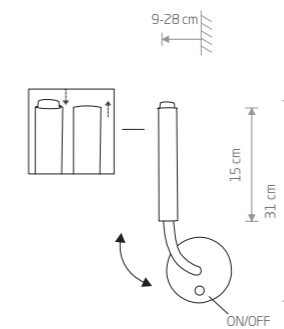

**LASER**  
painted steel

- 8048 8047
- 2xG9, max 10W only Led
- solid brass, painted steel**
- 8308
- 2xG9, max 10W only LED

STALACTITE 9054

STALACTITE 8352

STALACTITE 9055

**STALACTITE**  
painted steel

- 8355 8356
- 13xG9, max 10W only LED
- solid brass, painted steel**
- 9054
- 13xG9, max 10W only LED

**STALACTITE**  
painted steel, flexible stem

- 8351 8350
- 1xG9, max 10W only LED
- solid brass, painted steel, flexible stem**
- 8352
- 1xG9, max 10W only LED

**STALACTITE**  
painted steel, flexible stem

- 8353 8354
- 2xG9, max 10W only LED
- solid brass, painted steel, flexible stem**
- 9055
- 2xG9, max 10W only LED