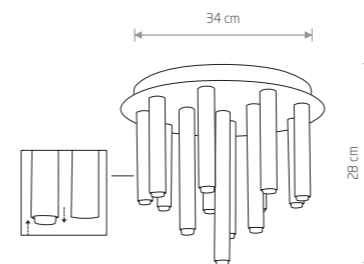

**LASER**  
painted steel

- 8048 8047
- 2xG9, max 10W only Led
- solid brass, painted steel**
- 8308
- 2xG9, max 10W only LED

STALACTITE 9054

STALACTITE 8352

STALACTITE 9055

**STALACTITE**  
painted steel

- 8355 8356
- 13xG9, max 10W only LED
- solid brass, painted steel**
- 9054
- 13xG9, max 10W only LED

**STALACTITE**  
painted steel, flexible stem

- 8351 8350
- 1xG9, max 10W only LED
- solid brass, painted steel, flexible stem**
- 8352
- 1xG9, max 10W only LED

**STALACTITE**  
painted steel, flexible stem

- 8353 8354
- 2xG9, max 10W only LED
- solid brass, painted steel, flexible stem**
- 9055
- 2xG9, max 10W only LED