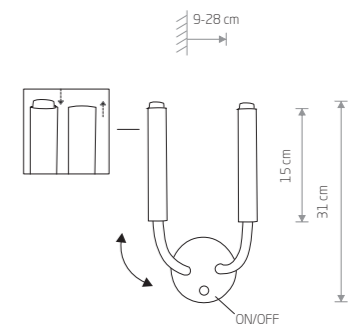

**LASER**  
painted steel

- 8048 8047
- 2xG9, max 10W only Led
- solid brass, painted steel**
- 8308
- 2xG9, max 10W only LED

STALACTITE 9054

STALACTITE 8352

STALACTITE 9055

**STALACTITE**  
painted steel

- 8355 8356
- 13xG9, max 10W only LED
- solid brass, painted steel**
- 9054
- 13xG9, max 10W only LED

**STALACTITE**  
painted steel, flexible stem

- 8351 8350
- 1xG9, max 10W only LED
- solid brass, painted steel, flexible stem**
- 8352
- 1xG9, max 10W only LED

**STALACTITE**  
painted steel, flexible stem

- 8353 8354
- 2xG9, max 10W only LED
- solid brass, painted steel, flexible stem**
- 9055
- 2xG9, max 10W only LED