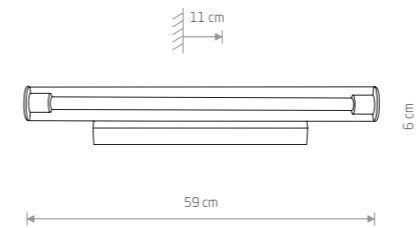

ION LED M

glass, chrome plated steel

8171