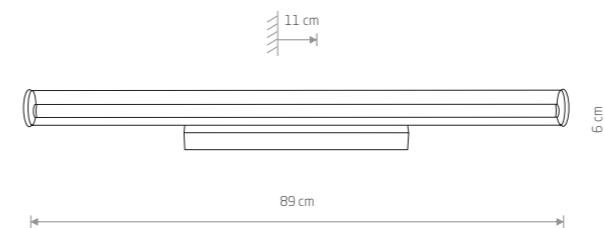

WING LED 7543

ION LED M

glass, chrome plated steel

8171

ION LED L

glass, chrome plated steel

8172

WING LED

painted steel

7543 7550

1xLED TUBE T8, max 11W, included

Name	Size	Power	Colour temp.	Luminous flux	Beam angle	Colour Rendering Index (CRI)	Input	Power factor	LED driver	Lifetime	Material
LED TUBE T 8	60 cm	11W LED	3000K	1700 lm	120°	≥80	220-230 V, 50/60 Hz	>0,5	INCL	30000h	CLEAR GLASS

Item No.	Power	Colour temp.	Luminous flux	Beam angle	Colour Rendering Index (CRI)	Input	Safety type	Power factor	Ingress protection	Lifetime
8171	12W LED	3000K	870 lm	130°	≥80	~220-230 V, 50/60 Hz	⊕	>0,5	IP20	30000h
8172	18W LED	3000K	1300 lm	130°	≥80	~220-230 V, 50/60 Hz	⊕	>0,5	IP20	30000h