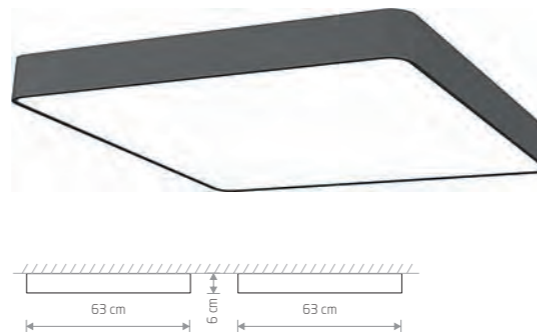

SOFT CEILING LED 60X60 7530

SOFT CEILING LED 60X60

painting aluminum, plastic PMMA

7544 7530

5xLED TUBE T8, max 11W, included

Name	Size	Power	Colour temp.	Luminous flux	Beam angle	Colour Rendering Index (CRI)	Input	Power factor	Lifetime	Material
LED TUBE T8	60 cm	11W LED	3000K	1700 lm	120°	≥80	220-230 V, 50/60 Hz	>0,5	30000h	CLEAR GLASS
LED TUBE T8	90 cm	16W LED	3000K	2300 lm	120°	≥80	220-230 V, 50/60 Hz	>0,5	30000h	CLEAR GLASS
LED TUBE T8	120 cm	22W LED	3000K	3200 lm	120°	≥80	220-230 V, 50/60 Hz	>0,5	30000h	CLEAR GLASS