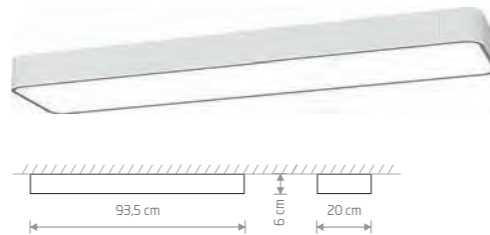

painting aluminum, plastic PMMA

7546 7533

1xLED TUBE T8, max 16W, included

SOFT CEILING LED 90X20 7542

SOFT CEILING LED 90X20