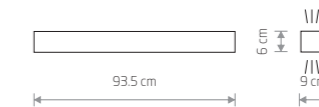

painting aluminum, plastic PMMA

7542 7531

2xLED TUBE T8, max 16W, included

SOFT WALL LED 90X6 7534

SOFT WALL LED 90X6