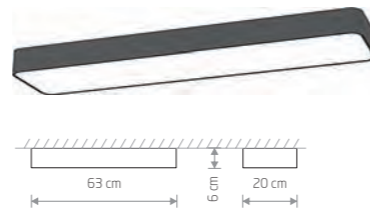

SOFT CEILING LED 60X6 7540

SOFT CEILING LED 60X6

painting aluminum, plastic PMMA

7540 7527

1xLED TUBE T8, max 11W, included

SOFT CEILING LED 60X20 7526

SOFT CEILING LED 60X20

painting aluminum, plastic PMMA