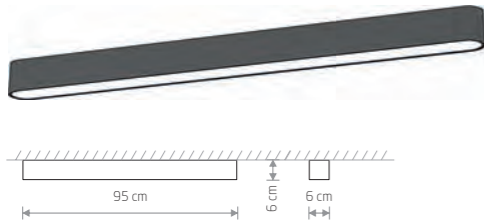

7538 7526

2xLED TUBE T8, max 11W, included

SOFT WALL LED 60X6 7541

SOFT WALL LED 60X6

painting aluminum, plastic PMMA

7541 7528

1xLED TUBE T8, max 11W, included

SOFT CEILING LED 90X6 7533

SOFT CEILING LED 90X6

painting aluminum, plastic PMMA

7546 7533

1xLED TUBE T8, max 16W, included

SOFT CEILING LED 90X20 7542

SOFT CEILING LED 90X20

painting aluminum, plastic PMMA

7542 7531