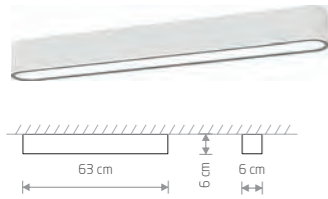

SOFT CEILING LED 60X6 7540

SOFT CEILING LED 60X6

painting aluminum, plastic PMMA

7540 7527

1xLED TUBE T8, max 11W, included

SOFT CEILING LED 60X20 7526

SOFT CEILING LED 60X20

painting aluminum, plastic PMMA