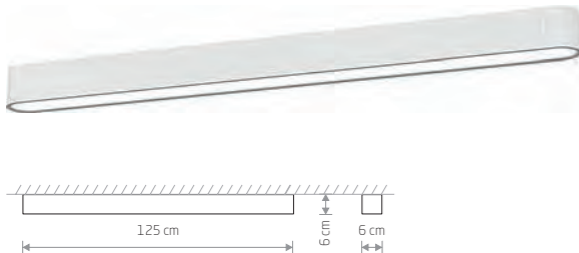

2xLED TUBE T8, max 16W, included

SOFT WALL LED 90X6 7534

SOFT WALL LED 90X6

painting aluminum, plastic PMMA

7548 7534

1xLED TUBE T8, max 16W, included

SOFT CEILING LED 120X6 7536

SOFT CEILING LED 120X6