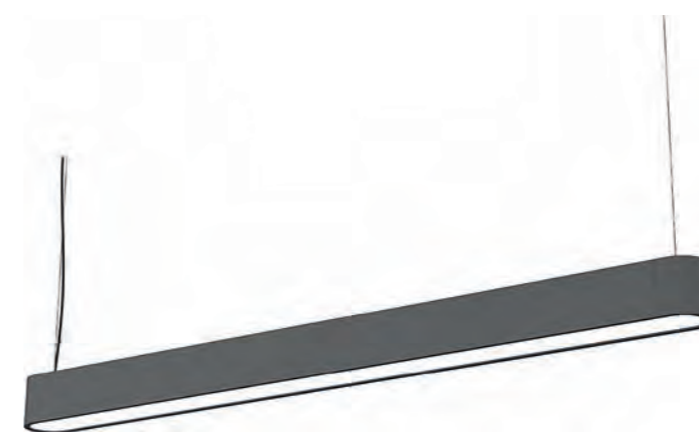

SOFT LED 90X6 7547

SOFT LED 90X20 7532

### SOFT LED 90X20

painting aluminum, plastic PMMA

7545 7532

2xLED TUBE T8, max 16W, included

SOFT LED 90X6 7547

### SOFT LED 90X6

painting aluminum, plastic PMMA

7547 7535

1xLED TUBE T8, max 16W, included

SOFT LED 120X6 7525

### SOFT LED 120X6

painting aluminum, plastic PMMA

7537 7525

1xLED TUBE T8, max 22W, included