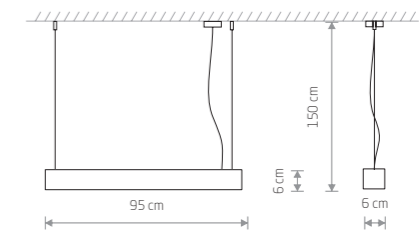

### SOFT LED 90X20

painting aluminum, plastic PMMA

7545 7532

2xLED TUBE T8, max 16W, included

SOFT LED 90X6 7547