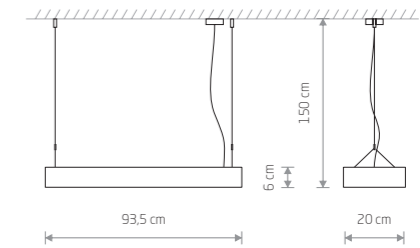

### SOFT LED 90X20

painting aluminum, plastic PMMA

7545 7532

2xLED TUBE T8, max 16W, included

SOFT LED 90X6 7547