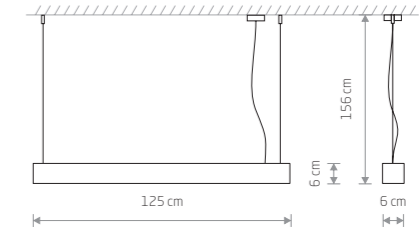

### SOFT LED 90X6

painting aluminum, plastic PMMA

7547 7535

1xLED TUBE T8, max 16W, included

SOFT LED 120X6 7525