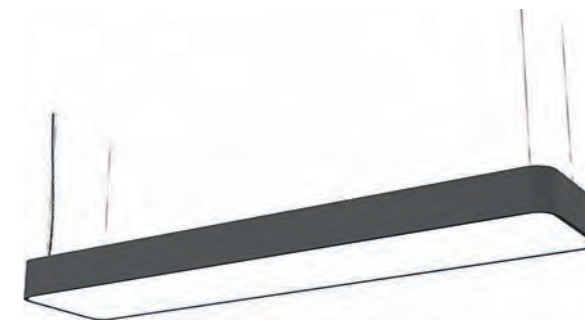

SOFT LED 90X6 7547

SOFT LED 90X20 7532

### SOFT LED 90X20

painting aluminum, plastic PMMA

7545 7532

2xLED TUBE T8, max 16W, included

SOFT LED 90X6 7547

### SOFT LED 90X6

painting aluminum, plastic PMMA

7547 7535

1xLED TUBE T8, max 16W, included

SOFT LED 120X6 7525

### SOFT LED 120X6

painting aluminum, plastic PMMA

7537 7525

1xLED TUBE T8, max 22W, included