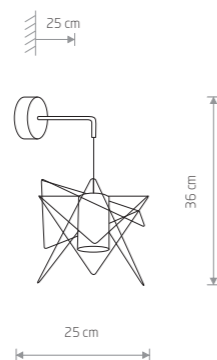

GSTAR 7795

GSTAR

■ painted steel

■ 7795

● 1xGU10, max 10W only LED

■ brass-plated steel, painted steel

■ 8854

● 1xGU10, max 10W only LED

GSTAR 8285

GSTAR

■ painted steel

■ 7796

● 1xGU10, max 10W only LED

■ brass-plated steel, painted steel

■ 8285

● 1xGU10, max 10W only LED

BULLET

■ painted steel

■ 9061

● 3xE27, max 60W

BULLET 9061