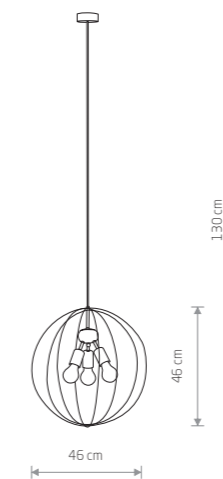

GSTAR 7795

GSTAR

■ painted steel

■ 7795

● 1xGU10, max 10W only LED

■ brass-plated steel, painted steel

■ 8854

● 1xGU10, max 10W only LED

GSTAR 8285

GSTAR

■ painted steel

■ 7796

● 1xGU10, max 10W only LED

■ brass-plated steel, painted steel

■ 8285

● 1xGU10, max 10W only LED

BULLET

■ painted steel

■ 9061

● 3xE27, max 60W

BULLET 9061