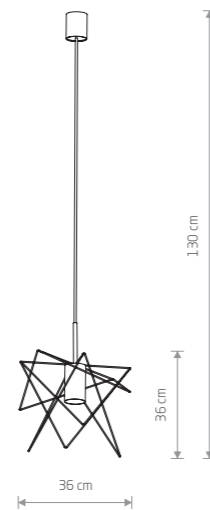

GSTAR 7795

GSTAR

■ painted steel

■ 7795

● 1xGU10, max 10W only LED

■ brass-plated steel, painted steel

■ 8854

● 1xGU10, max 10W only LED

GSTAR 8285

GSTAR

■ painted steel

■ 7796

● 1xGU10, max 10W only LED

■ brass-plated steel, painted steel

■ 8285

● 1xGU10, max 10W only LED

BULLET

■ painted steel

■ 9061

● 3xE27, max 60W

BULLET 9061