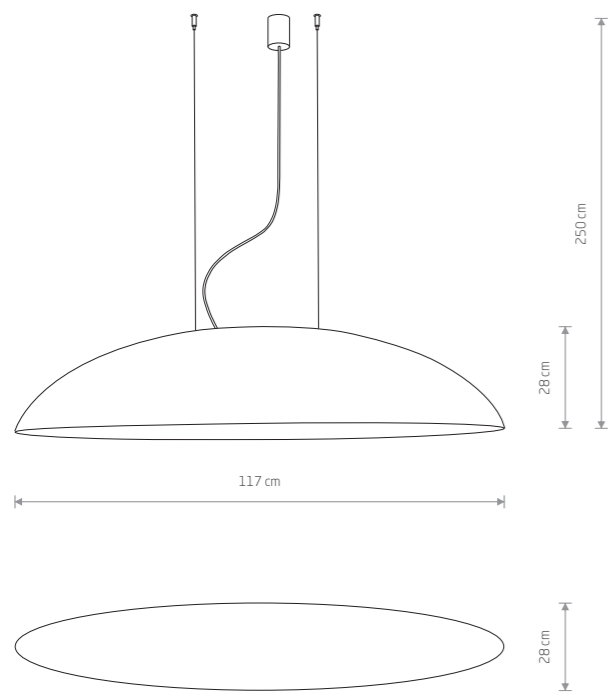

CANOE 7926

CANOE 7927

CANOE

composite, painted steel, steel

7926 7927

5xE27, max 40W

BLACK P014 RAL 9005 WHITE P003 RAL 9003 GOLD P018