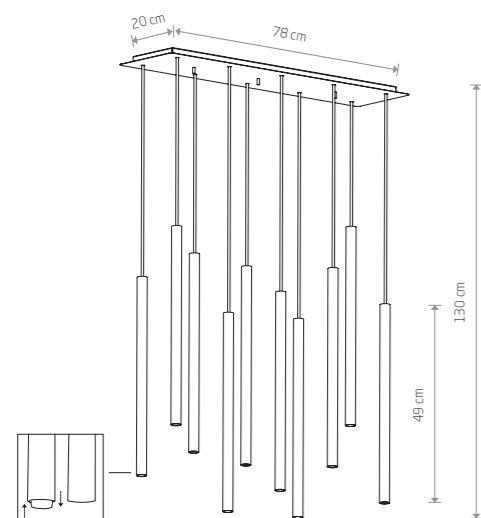

LASER 490 8922

LASER 1000 7668

LASER 1000

■ painted steel

■ 7667

● 7xG9, max 10W only LED

■ solid brass, painted steel

■ 7668

● 7xG9, max 10W only LED

LASER 490

■ painted steel

■ 8922 ■ 8923

● 10xG9, max 10W only LED

■ solid brass, painted steel

■ 8924

● 10xG9, max 10W only LED

LASER 490

■ painted steel

■ 8918 ■ 8920

● 7xG9, max 10W only LED

■ solid brass, painted steel

■ 8921

● 7xG9, max 10W only LED

LASER 490 8920