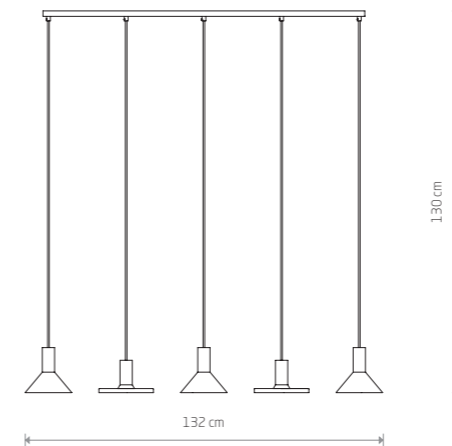

HERMANOS 8037

HERMANOS

painting steel, solid brass

8037 8194

1xGU10, max 10W only LED

HERMANOS

painting steel, solid brass

8031 8030

3xGU10, max 10W only LED

HERMANOS 8031

HERMANOS 8038

HERMANOS

painting steel, solid brass

8038 8100

1xGU10, max 10W only LED

HERMANOS 8032

HERMANOS

painting steel, solid brass

8033 8032

5xGU10, max 10W only LED

HERMANOS 8040

HERMANOS

painting steel, solid brass

8040 8103