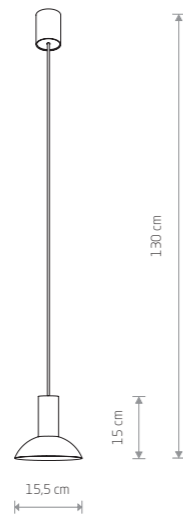

HERMANOS 8037

HERMANOS

painting steel, solid brass

8037 8194

1xGU10, max 10W only LED

HERMANOS

painting steel, solid brass

8031 8030

3xGU10, max 10W only LED

HERMANOS 8031

HERMANOS 8038

HERMANOS

painting steel, solid brass

8038 8100

1xGU10, max 10W only LED

HERMANOS 8032

HERMANOS

painting steel, solid brass

8033 8032

5xGU10, max 10W only LED

HERMANOS 8040

HERMANOS

painting steel, solid brass

8040 8103