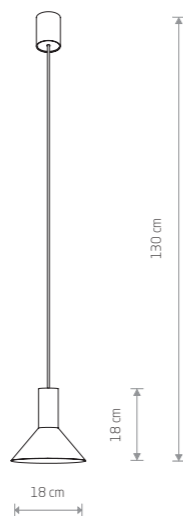

3xGU10, max 10W only LED

HERMANOS 8031

HERMANOS 8038

HERMANOS

painting steel, solid brass

8038 8100

1xGU10, max 10W only LED

HERMANOS 8032

HERMANOS

painting steel, solid brass

8033 8032

5xGU10, max 10W only LED

HERMANOS 8040

HERMANOS

painting steel, solid brass

8040 8103