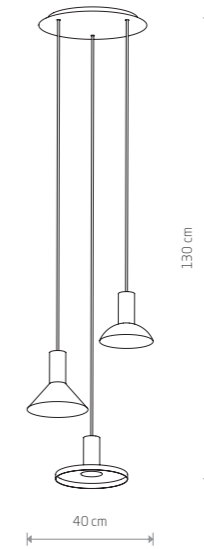

HERMANOS 8037

HERMANOS

painting steel, solid brass

8037 8194

1xGU10, max 10W only LED

HERMANOS

painting steel, solid brass

8031 8030

3xGU10, max 10W only LED

HERMANOS 8031

HERMANOS 8038

HERMANOS

painting steel, solid brass

8038 8100

1xGU10, max 10W only LED

HERMANOS 8032

HERMANOS

painting steel, solid brass

8033 8032

5xGU10, max 10W only LED

HERMANOS 8040

HERMANOS

painting steel, solid brass

8040 8103