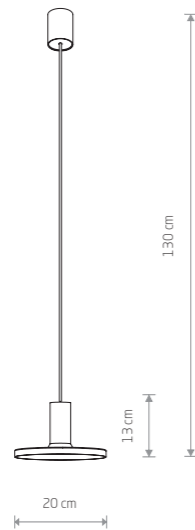

HERMANOS 8037

HERMANOS

painting steel, solid brass

8037 8194

1xGU10, max 10W only LED

HERMANOS

painting steel, solid brass

8031 8030

3xGU10, max 10W only LED

HERMANOS 8031

HERMANOS 8038

HERMANOS

painting steel, solid brass

8038 8100

1xGU10, max 10W only LED

HERMANOS 8032

HERMANOS

painting steel, solid brass

8033 8032

5xGU10, max 10W only LED

HERMANOS 8040

HERMANOS

painting steel, solid brass

8040 8103