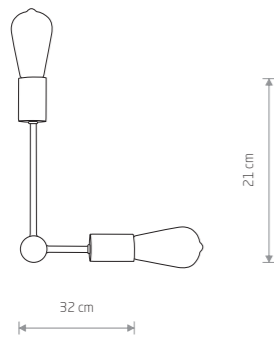

ROTOR 7934

ROTOR 7936

ROTOR 7935

ROTOR
painted steel

7934

2xE27, max 60W

ROTOR
painted steel

7936

4xE27, max 60W

ROTOR
painted steel

7933

2xE27, max 60W

ROTOR
painted steel

7935

4xE27, max 60W

ROTOR
painted steel