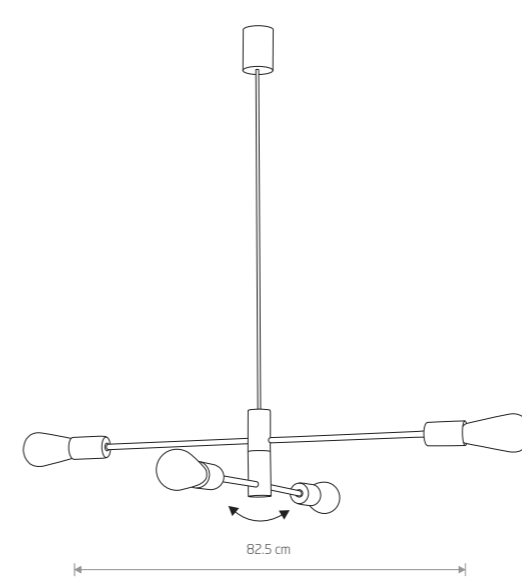

ROTOR 7934

ROTOR 7936

ROTOR 7935

ROTOR
painted steel

7934

2xE27, max 60W

ROTOR
painted steel

7936

4xE27, max 60W

ROTOR
painted steel

7933

2xE27, max 60W

ROTOR
painted steel

7935

4xE27, max 60W

ROTOR
painted steel

7937

6xE27, max 60W