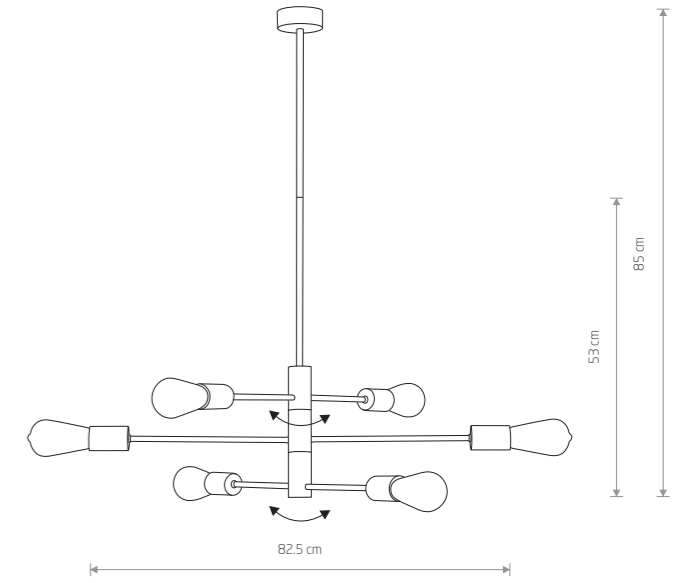

ROTOR 7934

ROTOR 7936

ROTOR 7935

ROTOR
painted steel

7934

2xE27, max 60W

ROTOR
painted steel

7936

4xE27, max 60W

ROTOR
painted steel

7933

2xE27, max 60W

ROTOR
painted steel

7935

4xE27, max 60W

ROTOR
painted steel

7937

6xE27, max 60W