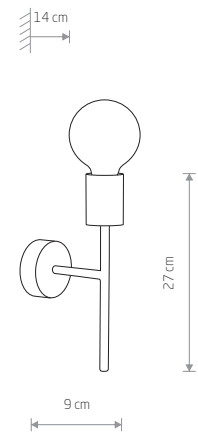

RADIUS
painted steel

■ 7930

🔌 1xE27, max 60W

RADIUS
painted steel

■ 7762

🔌 1xE27, max 60W

RADIUS
painted steel

■ 7928

🔌 1xE27, max 60W

RADIUS 7932

RADIUS
painted steel

■ 7931

🔌 4xE27, max 60W

RADIUS
painted steel

■ 7932

🔌 6xE27, max 60W