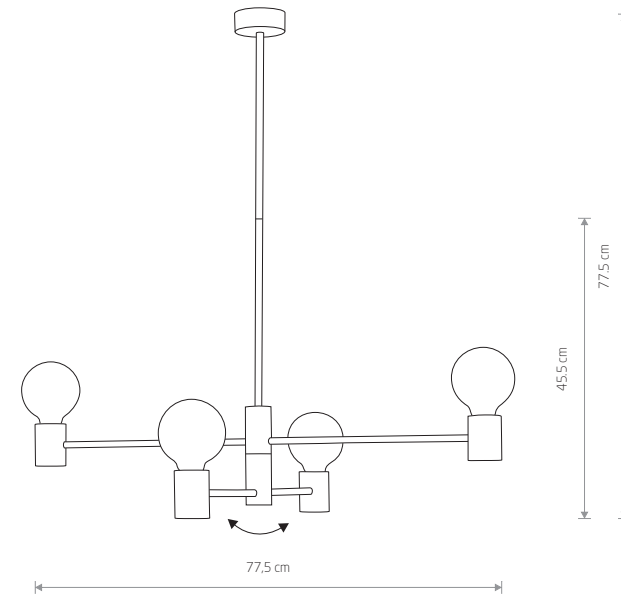

RADIUS
painted steel

■ 7930

🔌 1xE27, max 60W

RADIUS
painted steel

■ 7762

🔌 1xE27, max 60W

RADIUS
painted steel

■ 7928

🔌 1xE27, max 60W

RADIUS 7932

RADIUS
painted steel

■ 7931

🔌 4xE27, max 60W

RADIUS
painted steel

■ 7932

🔌 6xE27, max 60W