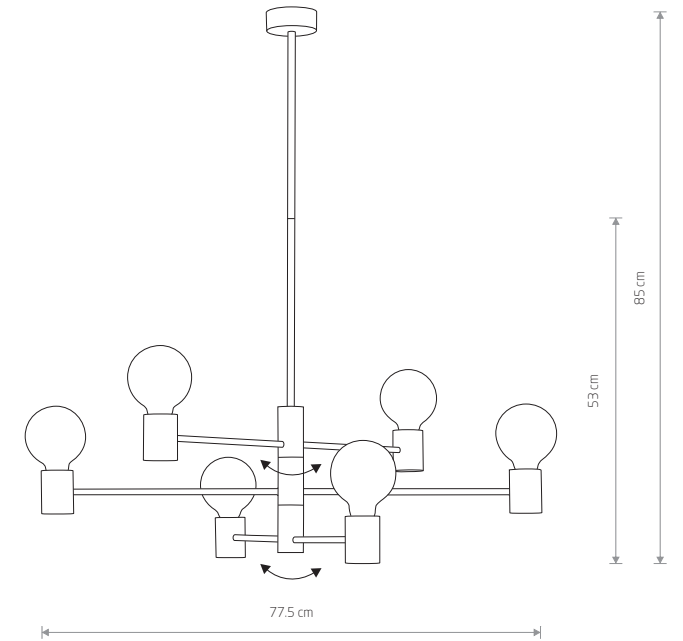

RADIUS
painted steel

■ 7930

🔌 1xE27, max 60W

RADIUS
painted steel

■ 7762

🔌 1xE27, max 60W

RADIUS
painted steel

■ 7928

🔌 1xE27, max 60W

RADIUS 7932

RADIUS
painted steel

■ 7931

🔌 4xE27, max 60W

RADIUS
painted steel

■ 7932

🔌 6xE27, max 60W