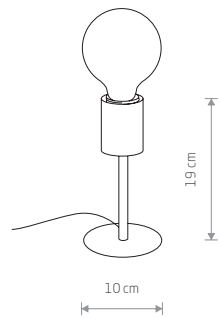

RADIUS
painted steel

■ 7930

🔌 1xE27, max 60W

RADIUS
painted steel

■ 7762

🔌 1xE27, max 60W

RADIUS
painted steel

■ 7928

🔌 1xE27, max 60W

RADIUS 7932

RADIUS
painted steel

■ 7931

🔌 4xE27, max 60W

RADIUS
painted steel

■ 7932

🔌 6xE27, max 60W