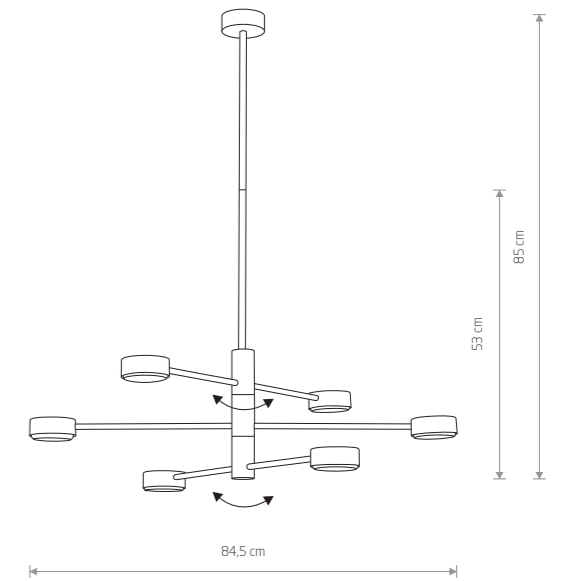

painted steel

7938 7943

2xGX53, max 8W

ORBIT 7946

ORBIT

painted steel

7941 7945

4xGX53, max 8W

ORBIT

painted steel

7942 7946

6xGX53, max 8W