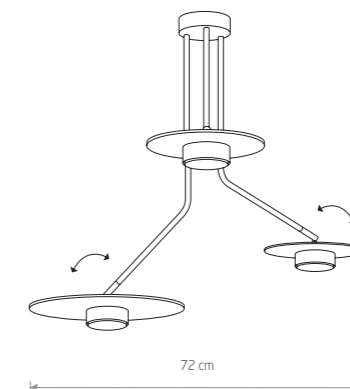

MINIMAL 9375

DISK 7644

MINIMAL
wood, painted steel, solid brass

- 9375
- 2xE27, max 40W

MINIMAL
wood, painted steel

- 9377
- 1xG9, max 10W

DISK
painted steel, plywood

- 7643
- 2xGX53, max 8W

DISK
painted steel, plywood

- 7644
- 3xGX53, max 8W

DISK
painted steel, plywood

- 7645
- 1xGX53, max 8W