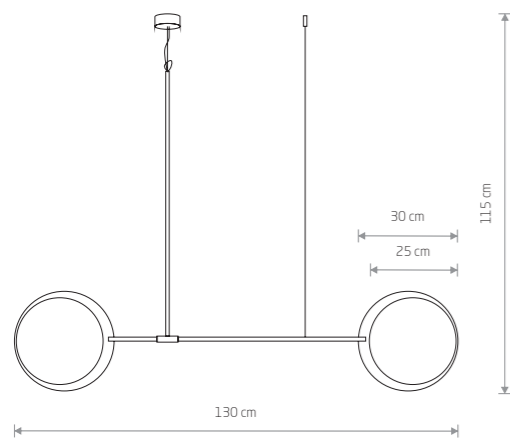

MINIMAL 9375

DISK 7644

MINIMAL
wood, painted steel, solid brass

- 9375
- 2xE27, max 40W

MINIMAL
wood, painted steel

- 9377
- 1xG9, max 10W

DISK
painted steel, plywood

- 7643
- 2xGX53, max 8W

DISK
painted steel, plywood

- 7644
- 3xGX53, max 8W

DISK
painted steel, plywood

- 7645
- 1xGX53, max 8W