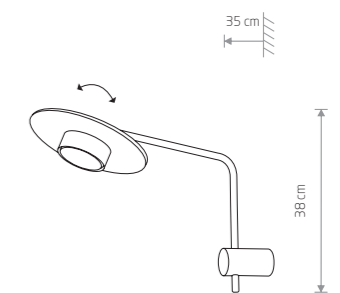

MINIMAL 9375

DISK 7644

MINIMAL
wood, painted steel, solid brass

- 9375
- 2xE27, max 40W

MINIMAL
wood, painted steel

- 9377
- 1xG9, max 10W

DISK
painted steel, plywood

- 7643
- 2xGX53, max 8W

DISK
painted steel, plywood

- 7644
- 3xGX53, max 8W

DISK
painted steel, plywood

- 7645
- 1xGX53, max 8W