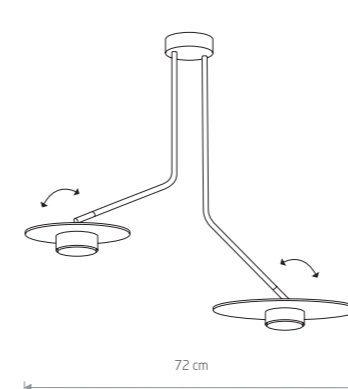

MINIMAL 9375

DISK 7644

MINIMAL
wood, painted steel, solid brass

- 9375
- 2xE27, max 40W

MINIMAL
wood, painted steel

- 9377
- 1xG9, max 10W

DISK
painted steel, plywood

- 7643
- 2xGX53, max 8W

DISK
painted steel, plywood

- 7644
- 3xGX53, max 8W

DISK
painted steel, plywood

- 7645
- 1xGX53, max 8W