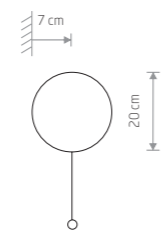

MINIMAL 9375

DISK 7644

MINIMAL
wood, painted steel, solid brass

- 9375
- 2xE27, max 40W

MINIMAL
wood, painted steel

- 9377
- 1xG9, max 10W

DISK
painted steel, plywood

- 7643
- 2xGX53, max 8W

DISK
painted steel, plywood

- 7644
- 3xGX53, max 8W

DISK
painted steel, plywood

- 7645
- 1xGX53, max 8W