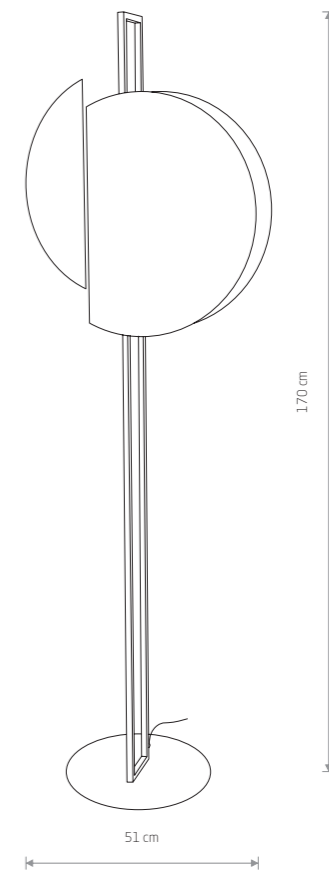

SUN LED 7651

SUN LED
plywood, painted steel

7651

SUNSET
plywood, painted steel

7647

2xGX53, max 8W

Item No.	Power	Colour temp.	Luminous flux	Beam angle	Colour Rendering Index (CRI)	Input	Safety type	Ingress protection	Lifetime
7651	15W LED	3000K	610 lm	150°	80	220-230 V, 50/60 Hz	⊕	IP20	50000h