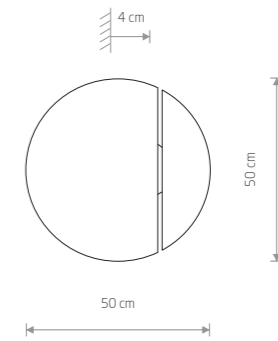

SUN LED 7651

SUN LED
plywood, painted steel

7651

SUNSET
plywood, painted steel

7647

2xGX53, max 8W

Item No.	Power	Colour temp.	Luminous flux	Beam angle	Colour Rendering Index (CRI)	Input	Safety type	Ingress protection	Lifetime
7651	15W LED	3000K	610 lm	150°	80	220-230 V, 50/60 Hz	⊕	IP20	50000h