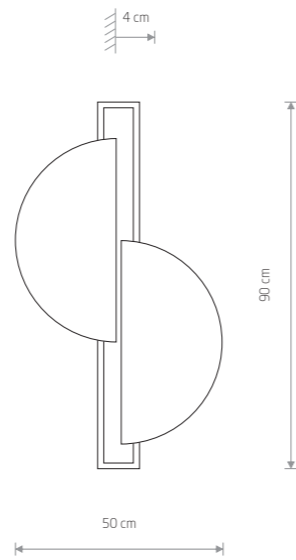

SUNRISE LED 7652

SUNRISE LED
plywood, painted steel

7652

SUNSET C

plywood, painted steel

7654

2xGX53, max 8W

SUNSET B

plywood, painted steel

7655

2xGX53, max 8W

SUNSET A

plywood, painted steel

7653

2xGX53, max 8W

Item No.	Power	Colour temp.	Luminous flux	Beam angle	Colour Rendering Index (CRI)	Input	Safety type	Ingress protection	Lifetime
7652	12W LED	3000K	520 lm	150°	80	220-230 V, 50/60 Hz	⊕	IP20	50000h