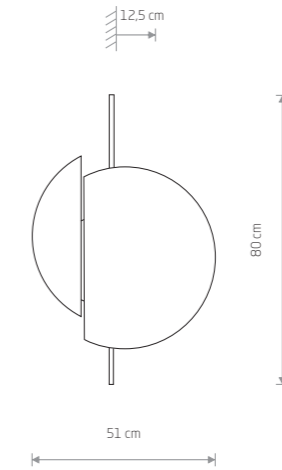

SUNRISE LED 7652

SUNRISE LED
plywood, painted steel

7652

SUNSET C

plywood, painted steel

7654

2xGX53, max 8W

SUNSET B

plywood, painted steel

7655

2xGX53, max 8W

SUNSET A

plywood, painted steel

7653

2xGX53, max 8W

Item No.	Power	Colour temp.	Luminous flux	Beam angle	Colour Rendering Index (CRI)	Input	Safety type	Ingress protection	Lifetime
7652	12W LED	3000K	520 lm	150°	80	220-230 V, 50/60 Hz	⊕	IP20	50000h