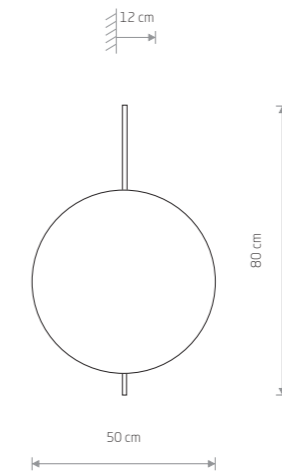

SUNRISE LED 7652

SUNRISE LED
plywood, painted steel

7652

SUNSET C

plywood, painted steel

7654

2xGX53, max 8W

SUNSET B

plywood, painted steel

7655

2xGX53, max 8W

SUNSET A

plywood, painted steel

7653

2xGX53, max 8W

Item No.	Power	Colour temp.	Luminous flux	Beam angle	Colour Rendering Index (CRI)	Input	Safety type	Ingress protection	Lifetime
7652	12W LED	3000K	520 lm	150°	80	220-230 V, 50/60 Hz	⊕	IP20	50000h