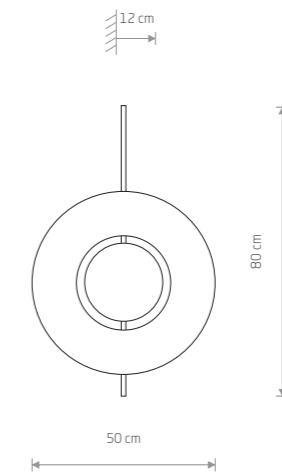

SUNRISE LED 7652

SUNRISE LED
plywood, painted steel

7652

SUNSET C

plywood, painted steel

7654

2xGX53, max 8W

SUNSET B

plywood, painted steel

7655

2xGX53, max 8W

SUNSET A

plywood, painted steel

7653

2xGX53, max 8W

Item No.	Power	Colour temp.	Luminous flux	Beam angle	Colour Rendering Index (CRI)	Input	Safety type	Ingress protection	Lifetime
7652	12W LED	3000K	520 lm	150°	80	220-230 V, 50/60 Hz	⊕	IP20	50000h