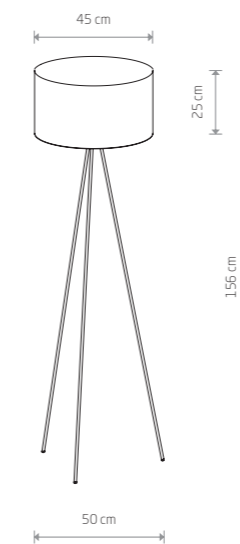

CADILAC

fabric, painted steel, plastic

- 7988
- 7990
- 8190

3xE27, max 25W only LED

CADILAC

fabric, painted steel

- 7992
- 7991
- 8191

1xE27, max 40W