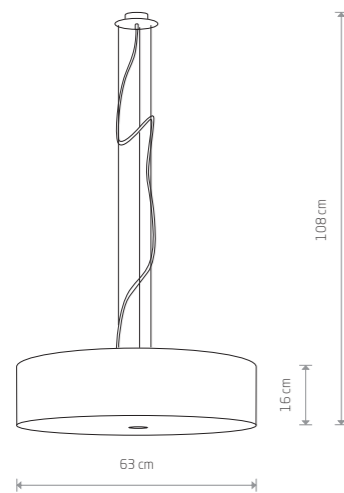

VIVIANE

fabric, glass, chrome

6772 6773 6774

3xE27, max 60W

VIVIANE

fabric, glass, chrome

6391 6532 6390

3xE27, max 60W