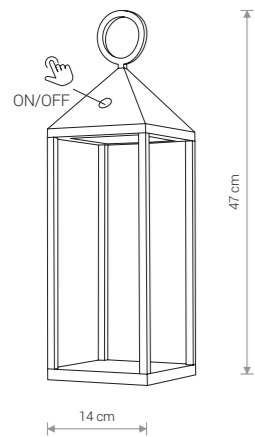

PICNIC LED 8177 GR

PICNIC LED 8178 WH

PICNIC LED

aluminium / aluminum / алюминий

8178 ○ WH 8177 ● GR

HANGING SET FOR PICNIC
8107 WH

HANGING SET FOR PICNIC
8106 GR

HANGING SET
FOR PICNIC