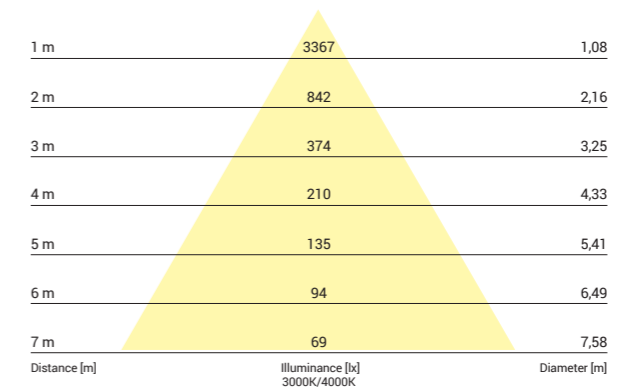

# CL IOS LED 30W

LUMINOUS INTENSITY DISTRIBUTION DIAGRAM

Luminous intensity [cd]  
C0-C180 ————  
C90-C270 ————

Beam cone diagram  
Beam angle 36°

8727, 8728, 8730, 8731, 30W, 3000K, 4000K, beam angle 36°

LUMINOUS INTENSITY DISTRIBUTION DIAGRAM

Luminous intensity [cd]  
C0-C180 ————  
C90-C270 ————

Beam cone diagram  
Beam angle 60°

8732, 8733, 8734, 8735, 30W, 3000K, 4000K, beam angle 60°

## CL IOS LED 30W, 36°

aluminium / aluminum / алюминий

- 8731 ○ WH - 3000K 8728 ● BL - 3000K  
8730 ○ WH - 4000K 8727 ● BL - 4000K

## CL IOS LED 30W, 60°

aluminium / aluminum / алюминий

- 8735 ○ WH - 3000K 8733 ● BL - 3000K  
8734 ○ WH - 4000K 8732 ● BL - 4000K

Item No.	POWER	COLOUR TEMP.	LUMEN	BEAM ANGLE	CRI	IP	LED BRAND	DRIVER BRAND	LIFETIME	WARRANTY
8735	30W	3000K	2700	60°	≥90	20	BRIGHTLUX	OSRAM	50000h	5 YEARS
8734	30W	4000K	2700	60°	≥90	20	BRIGHTLUX	OSRAM	50000h	5 YEARS
8733	30W	3000K	2700	60°	≥90	20	BRIGHTLUX	OSRAM	50000h	5 YEARS
8732	30W	4000K	2700	60°	≥90	20	BRIGHTLUX	OSRAM	50000h	5 YEARS
8731	30W	3000K	2700	36°	≥90	20	BRIGHTLUX	OSRAM	50000h	5 YEARS
8730	30W	4000K	2700	36°	≥90	20	BRIGHTLUX	OSRAM	50000h	5 YEARS
8728	30W	3000K	2700	36°	≥90	20	BRIGHTLUX	OSRAM	50000h	5 YEARS
8727	30W	4000K	2700	36°	≥90	20	BRIGHTLUX	OSRAM	50000h	5 YEARS