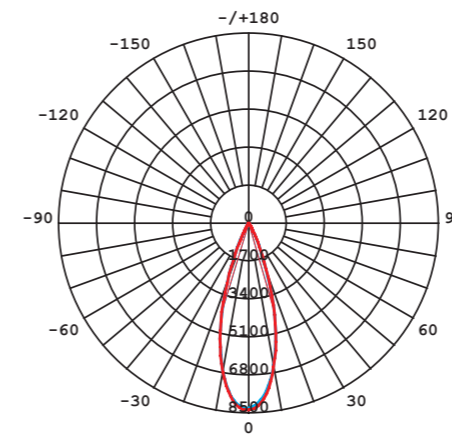

# CL IOS LED 30W

LUMINOUS INTENSITY DISTRIBUTION DIAGRAM

Luminous intensity [cd]  
C0-C180 ————  
C90-C270 ————

Beam cone diagram  
Beam angle 36°

8727, 8728, 8730, 8731, 30W, 3000K, 4000K, beam angle 36°

LUMINOUS INTENSITY DISTRIBUTION DIAGRAM

Luminous intensity [cd]  
C0-C180 ————  
C90-C270 ————

Beam cone diagram  
Beam angle 60°

8732, 8733, 8734, 8735, 30W, 3000K, 4000K, beam angle 60°

## CL IOS LED 30W, 36°

aluminium / aluminum / алюминий

- 8731 ○ WH - 3000K 8728 ● BL - 3000K  
8730 ○ WH - 4000K 8727 ● BL - 4000K