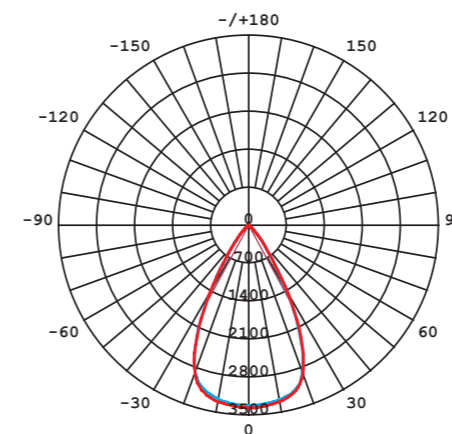

# CL IOS LED 30W

LUMINOUS INTENSITY DISTRIBUTION DIAGRAM

Luminous intensity [cd]  
C0-C180 ————  
C90-C270 ————

Beam cone diagram  
Beam angle 36°

8727, 8728, 8730, 8731, 30W, 3000K, 4000K, beam angle 36°

LUMINOUS INTENSITY DISTRIBUTION DIAGRAM

Luminous intensity [cd]  
C0-C180 ————  
C90-C270 ————

Beam cone diagram  
Beam angle 60°

8732, 8733, 8734, 8735, 30W, 3000K, 4000K, beam angle 60°

## CL IOS LED 30W, 36°

aluminium / aluminum / алюминий

- 8731 ○ WH - 3000K 8728 ● BL - 3000K  
8730 ○ WH - 4000K 8727 ● BL - 4000K