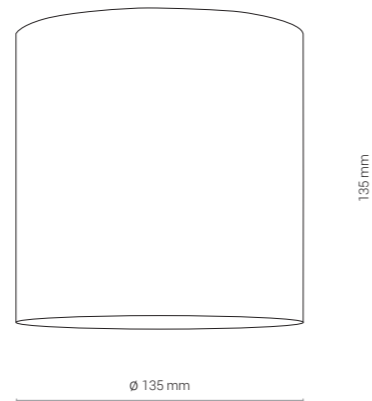

# CL IOS LED 30W

LUMINOUS INTENSITY DISTRIBUTION DIAGRAM

Luminous intensity [cd]  
C0-C180 ————  
C90-C270 ————

Beam cone diagram  
Beam angle 36°

8727, 8728, 8730, 8731, 30W, 3000K, 4000K, beam angle 36°

LUMINOUS INTENSITY DISTRIBUTION DIAGRAM

Luminous intensity [cd]  
C0-C180 ————  
C90-C270 ————

Beam cone diagram  
Beam angle 60°

8732, 8733, 8734, 8735, 30W, 3000K, 4000K, beam angle 60°

## CL IOS LED 30W, 36°

aluminium / aluminum / алюминий

- 8731 ○ WH - 3000K 8728 ● BL - 3000K  
8730 ○ WH - 4000K 8727 ● BL - 4000K