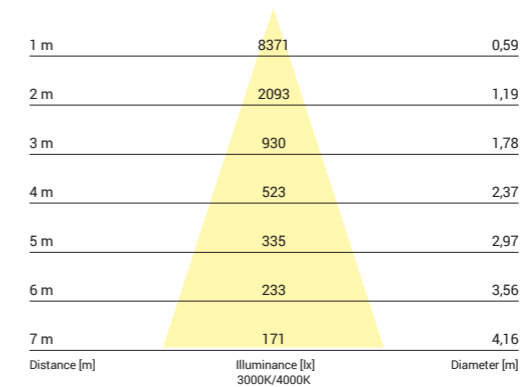

# CL IOS LED 30W

LUMINOUS INTENSITY DISTRIBUTION DIAGRAM

Luminous intensity [cd]  
C0-C180 ————  
C90-C270 ————

Beam cone diagram  
Beam angle 36°

8727, 8728, 8730, 8731, 30W, 3000K, 4000K, beam angle 36°

LUMINOUS INTENSITY DISTRIBUTION DIAGRAM

Luminous intensity [cd]  
C0-C180 ————  
C90-C270 ————

Beam cone diagram  
Beam angle 60°

8732, 8733, 8734, 8735, 30W, 3000K, 4000K, beam angle 60°

## CL IOS LED 30W, 36°

aluminium / aluminum / алюминий

- 8731 ○ WH - 3000K 8728 ● BL - 3000K  
8730 ○ WH - 4000K 8727 ● BL - 4000K

## CL IOS LED 30W, 60°

aluminium / aluminum / алюминий

- 8735 ○ WH - 3000K 8733 ● BL - 3000K  
8734 ○ WH - 4000K 8732 ● BL - 4000K

Item No.	POWER	COLOUR TEMP.	LUMEN	BEAM ANGLE	CRI	IP	LED BRAND	DRIVER BRAND	LIFETIME	WARRANTY
8735	30W	3000K	2700	60°	≥90	20	BRIGHTLUX	OSRAM	50000h	5 YEARS
8734	30W	4000K	2700	60°	≥90	20	BRIGHTLUX	OSRAM	50000h	5 YEARS
8733	30W	3000K	2700	60°	≥90	20	BRIGHTLUX	OSRAM	50000h	5 YEARS
8732	30W	4000K	2700	60°	≥90	20	BRIGHTLUX	OSRAM	50000h	5 YEARS
8731	30W	3000K	2700	36°	≥90	20	BRIGHTLUX	OSRAM	50000h	5 YEARS
8730	30W	4000K	2700	36°	≥90	20	BRIGHTLUX	OSRAM	50000h	5 YEARS
8728	30W	3000K	2700	36°	≥90	20	BRIGHTLUX	OSRAM	50000h	5 YEARS
8727	30W	4000K	2700	36°	≥90	20	BRIGHTLUX	OSRAM	50000h	5 YEARS