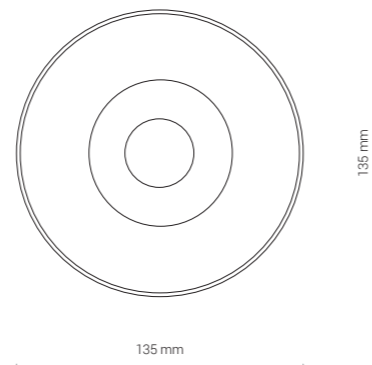

# CL IOS LED 30W

LUMINOUS INTENSITY DISTRIBUTION DIAGRAM

Luminous intensity [cd]  
C0-C180 ————  
C90-C270 ————

Beam cone diagram  
Beam angle 36°

8727, 8728, 8730, 8731, 30W, 3000K, 4000K, beam angle 36°

LUMINOUS INTENSITY DISTRIBUTION DIAGRAM

Luminous intensity [cd]  
C0-C180 ————  
C90-C270 ————

Beam cone diagram  
Beam angle 60°

8732, 8733, 8734, 8735, 30W, 3000K, 4000K, beam angle 60°

## CL IOS LED 30W, 36°

aluminium / aluminum / алюминий

- 8731 ○ WH - 3000K 8728 ● BL - 3000K  
8730 ○ WH - 4000K 8727 ● BL - 4000K

## CL IOS LED 30W, 60°

aluminium / aluminum / алюминий

- 8735 ○ WH - 3000K 8733 ● BL - 3000K  
8734 ○ WH - 4000K 8732 ● BL - 4000K

Item No.	POWER	COLOUR TEMP.	LUMEN	BEAM ANGLE	CRI	IP	LED BRAND	DRIVER BRAND	LIFETIME	WARRANTY
8735	30W	3000K	2700	60°	≥90	20	BRIGHTLUX	OSRAM	50000h	5 YEARS
8734	30W	4000K	2700	60°	≥90	20	BRIGHTLUX	OSRAM	50000h	5 YEARS
8733	30W	3000K	2700	60°	≥90	20	BRIGHTLUX	OSRAM	50000h	5 YEARS
8732	30W	4000K	2700	60°	≥90	20	BRIGHTLUX	OSRAM	50000h	5 YEARS
8731	30W	3000K	2700	36°	≥90	20	BRIGHTLUX	OSRAM	50000h	5 YEARS
8730	30W	4000K	2700	36°	≥90	20	BRIGHTLUX	OSRAM	50000h	5 YEARS
8728	30W	3000K	2700	36°	≥90	20	BRIGHTLUX	OSRAM	50000h	5 YEARS
8727	30W	4000K	2700	36°	≥90	20	BRIGHTLUX	OSRAM	50000h	5 YEARS