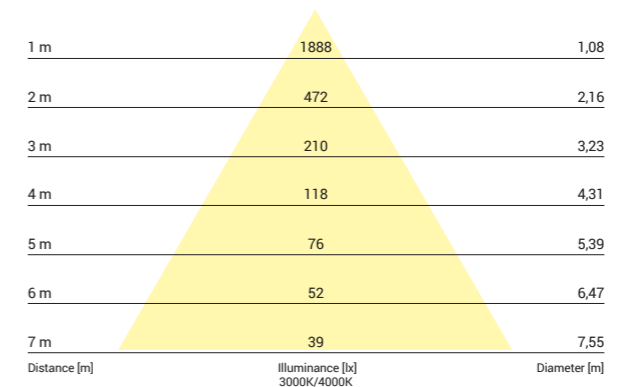

CL IOS LED 20W

LUMINOUS INTENSITY DISTRIBUTION DIAGRAM

Luminous intensity [cd]
C0-C180 ———
C90-C270 ———

Beam cone diagram
Beam angle 36°

8736, 8737, 8738, 8740, 20W, 3000K, 4000K, beam angle 36°

LUMINOUS INTENSITY DISTRIBUTION DIAGRAM

Luminous intensity [cd]
C0-C180 ———
C90-C270 ———

Beam cone diagram
Beam angle 60°

8741, 8742, 8743, 8744, 20W, 3000K, 4000K, beam angle 60°

CL IOS LED 20W, 36°

aluminium / aluminum / алюминий

- 8740 ○ WH - 3000K 8737 ● BL - 3000K
8738 ○ WH - 4000K 8736 ● BL - 4000K

CL IOS LED 20W, 60°

aluminium / aluminum / алюминий

- 8744 ○ WH - 3000K 8742 ● BL - 3000K
8743 ○ WH - 4000K 8741 ● BL - 4000K

Item No.	POWER	COLOUR TEMP.	LUMEN	BEAM ANGLE	CRI	IP	LED BRAND	DRIVER BRAND	LIFETIME	WARRANTY
8744	20W	3000K	1600	60°	≥90	20	BRIGHTLUX	OSRAM	50000h	5 YEARS
8743	20W	4000K	1600	60°	≥90	20	BRIGHTLUX	OSRAM	50000h	5 YEARS
8742	20W	3000K	1600	60°	≥90	20	BRIGHTLUX	OSRAM	50000h	5 YEARS
8741	20W	4000K	1600	60°	≥90	20	BRIGHTLUX	OSRAM	50000h	5 YEARS
8740	20W	3000K	1600	36°	≥90	20	BRIGHTLUX	OSRAM	50000h	5 YEARS
8738	20W	4000K	1600	36°	≥90	20	BRIGHTLUX	OSRAM	50000h	5 YEARS
8737	20W	3000K	1600	36°	≥90	20	BRIGHTLUX	OSRAM	50000h	5 YEARS
8736	20W	4000K	1600	36°	≥90	20	BRIGHTLUX	OSRAM	50000h	5 YEARS