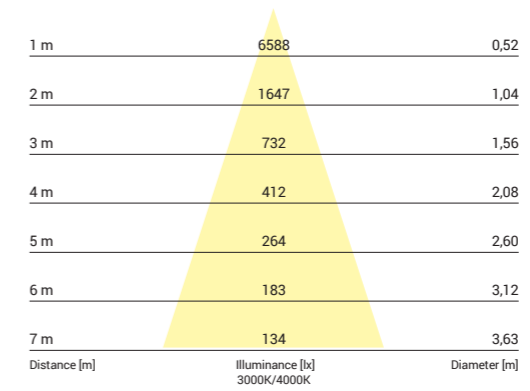

CL IOS LED 20W

LUMINOUS INTENSITY DISTRIBUTION DIAGRAM

Luminous intensity [cd]
C0-C180 ———
C90-C270 ———

Beam cone diagram
Beam angle 36°

8736, 8737, 8738, 8740, 20W, 3000K, 4000K, beam angle 36°

LUMINOUS INTENSITY DISTRIBUTION DIAGRAM

Luminous intensity [cd]
C0-C180 ———
C90-C270 ———

Beam cone diagram
Beam angle 60°

8741, 8742, 8743, 8744, 20W, 3000K, 4000K, beam angle 60°

CL IOS LED 20W, 36°

aluminium / aluminum / алюминий

- 8740 ○ WH - 3000K 8737 ● BL - 3000K
8738 ○ WH - 4000K 8736 ● BL - 4000K

CL IOS LED 20W, 60°

aluminium / aluminum / алюминий

- 8744 ○ WH - 3000K 8742 ● BL - 3000K
8743 ○ WH - 4000K 8741 ● BL - 4000K

Item No.	POWER	COLOUR TEMP.	LUMEN	BEAM ANGLE	CRI	IP	LED BRAND	DRIVER BRAND	LIFETIME	WARRANTY
8744	20W	3000K	1600	60°	≥90	20	BRIGHTLUX	OSRAM	50000h	5 YEARS
8743	20W	4000K	1600	60°	≥90	20	BRIGHTLUX	OSRAM	50000h	5 YEARS
8742	20W	3000K	1600	60°	≥90	20	BRIGHTLUX	OSRAM	50000h	5 YEARS
8741	20W	4000K	1600	60°	≥90	20	BRIGHTLUX	OSRAM	50000h	5 YEARS
8740	20W	3000K	1600	36°	≥90	20	BRIGHTLUX	OSRAM	50000h	5 YEARS
8738	20W	4000K	1600	36°	≥90	20	BRIGHTLUX	OSRAM	50000h	5 YEARS
8737	20W	3000K	1600	36°	≥90	20	BRIGHTLUX	OSRAM	50000h	5 YEARS
8736	20W	4000K	1600	36°	≥90	20	BRIGHTLUX	OSRAM	50000h	5 YEARS