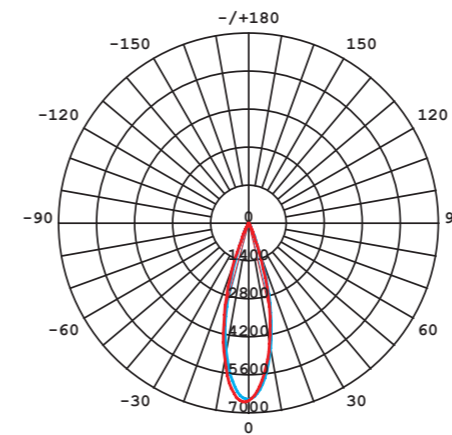

CL IOS LED 20W

LUMINOUS INTENSITY DISTRIBUTION DIAGRAM

Luminous intensity [cd]
C0-C180 ———
C90-C270 ———

Beam cone diagram
Beam angle 36°

8736, 8737, 8738, 8740, 20W, 3000K, 4000K, beam angle 36°

LUMINOUS INTENSITY DISTRIBUTION DIAGRAM

Luminous intensity [cd]
C0-C180 ———
C90-C270 ———

Beam cone diagram
Beam angle 60°

8741, 8742, 8743, 8744, 20W, 3000K, 4000K, beam angle 60°

CL IOS LED 20W, 36°

aluminium / aluminum / алюминий

- 8740 ○ WH - 3000K 8737 ● BL - 3000K
8738 ○ WH - 4000K 8736 ● BL - 4000K

CL IOS LED 20W, 60°

aluminium / aluminum / алюминий

- 8744 ○ WH - 3000K 8742 ● BL - 3000K
8743 ○ WH - 4000K 8741 ● BL - 4000K

Item No.	POWER	COLOUR TEMP.	LUMEN	BEAM ANGLE	CRI	IP	LED BRAND	DRIVER BRAND	LIFETIME	WARRANTY
8744	20W	3000K	1600	60°	≥90	20	BRIGHTLUX	OSRAM	50000h	5 YEARS
8743	20W	4000K	1600	60°	≥90	20	BRIGHTLUX	OSRAM	50000h	5 YEARS
8742	20W	3000K	1600	60°	≥90	20	BRIGHTLUX	OSRAM	50000h	5 YEARS
8741	20W	4000K	1600	60°	≥90	20	BRIGHTLUX	OSRAM	50000h	5 YEARS
8740	20W	3000K	1600	36°	≥90	20	BRIGHTLUX	OSRAM	50000h	5 YEARS
8738	20W	4000K	1600	36°	≥90	20	BRIGHTLUX	OSRAM	50000h	5 YEARS
8737	20W	3000K	1600	36°	≥90	20	BRIGHTLUX	OSRAM	50000h	5 YEARS
8736	20W	4000K	1600	36°	≥90	20	BRIGHTLUX	OSRAM	50000h	5 YEARS