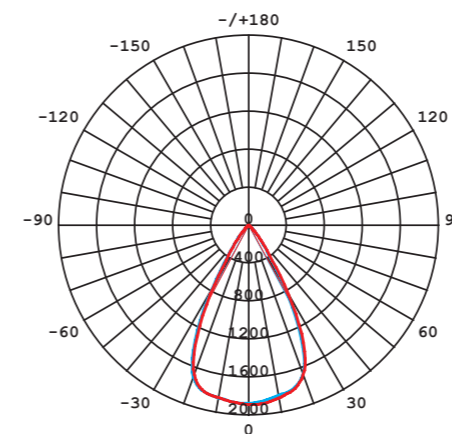

CL IOS LED 20W

LUMINOUS INTENSITY DISTRIBUTION DIAGRAM

Luminous intensity [cd]
C0-C180 ———
C90-C270 ———

Beam cone diagram
Beam angle 36°

8736, 8737, 8738, 8740, 20W, 3000K, 4000K, beam angle 36°

LUMINOUS INTENSITY DISTRIBUTION DIAGRAM

Luminous intensity [cd]
C0-C180 ———
C90-C270 ———

Beam cone diagram
Beam angle 60°

8741, 8742, 8743, 8744, 20W, 3000K, 4000K, beam angle 60°

CL IOS LED 20W, 36°

aluminium / aluminum / алюминий

- 8740 ○ WH - 3000K 8737 ● BL - 3000K
8738 ○ WH - 4000K 8736 ● BL - 4000K

CL IOS LED 20W, 60°

aluminium / aluminum / алюминий

- 8744 ○ WH - 3000K 8742 ● BL - 3000K
8743 ○ WH - 4000K 8741 ● BL - 4000K

Item No.	POWER	COLOUR TEMP.	LUMEN	BEAM ANGLE	CRI	IP	LED BRAND	DRIVER BRAND	LIFETIME	WARRANTY
8744	20W	3000K	1600	60°	≥90	20	BRIGHTLUX	OSRAM	50000h	5 YEARS
8743	20W	4000K	1600	60°	≥90	20	BRIGHTLUX	OSRAM	50000h	5 YEARS
8742	20W	3000K	1600	60°	≥90	20	BRIGHTLUX	OSRAM	50000h	5 YEARS
8741	20W	4000K	1600	60°	≥90	20	BRIGHTLUX	OSRAM	50000h	5 YEARS
8740	20W	3000K	1600	36°	≥90	20	BRIGHTLUX	OSRAM	50000h	5 YEARS
8738	20W	4000K	1600	36°	≥90	20	BRIGHTLUX	OSRAM	50000h	5 YEARS
8737	20W	3000K	1600	36°	≥90	20	BRIGHTLUX	OSRAM	50000h	5 YEARS
8736	20W	4000K	1600	36°	≥90	20	BRIGHTLUX	OSRAM	50000h	5 YEARS