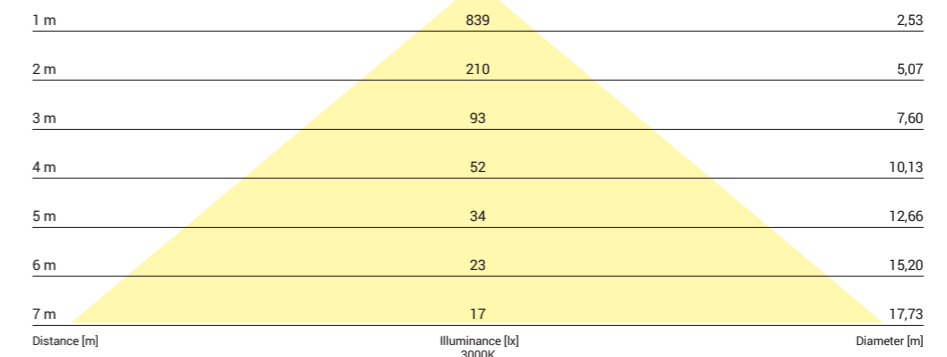

# CL KOS LED 24W

cut out  $\varnothing$  200 mm

LUMINOUS INTENSITY DISTRIBUTION DIAGRAM

Luminous intensity [cd]  
C0-C180 — (red line)  
C90-C270 — (blue line)

Beam cone diagram  
Beam angle 100°

8775, 24W, 3000K, beam angle 100°

LUMINOUS INTENSITY DISTRIBUTION DIAGRAM

Luminous intensity [cd]  
C0-C180 — (red line)  
C90-C270 — (blue line)

Beam cone diagram  
Beam angle 100°

8774, 24W, 4000K, beam angle 100°

# CL KOS LED 24W

PC / PC / PC

8775 ○ WH - 3000K

8774 ○ WH - 4000K

Item No.	POWER	COLOUR TEMP.	LUMEN	BEAM ANGLE	CRI	IP	LED BRAND	DRIVER BRAND	LIFETIME	WARRANTY
8775	24W	3000K	2200	100°	≥80	44	SANAN	DRIVER ON BOARD	50000h	5 YEARS
8774	24W	4000K	2200	100°	≥80	44	SANAN	DRIVER ON BOARD	50000h	5 YEARS