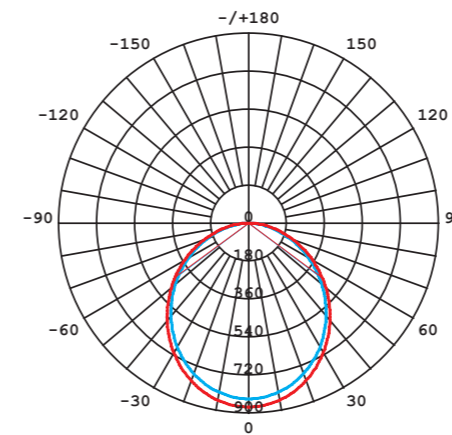

# CL KOS LED 24W

cut out  $\varnothing$  200 mm

LUMINOUS INTENSITY DISTRIBUTION DIAGRAM

Luminous intensity [cd]  
C0-C180 — (red line)  
C90-C270 — (blue line)

Beam cone diagram  
Beam angle 100°

8775, 24W, 3000K, beam angle 100°

LUMINOUS INTENSITY DISTRIBUTION DIAGRAM

Luminous intensity [cd]  
C0-C180 — (red line)  
C90-C270 — (blue line)

Beam cone diagram  
Beam angle 100°

8774, 24W, 4000K, beam angle 100°

# CL KOS LED 24W

PC / PC / PC

8775 ○ WH - 3000K

8774 ○ WH - 4000K

Item No.	POWER	COLOUR TEMP.	LUMEN	BEAM ANGLE	CRI	IP	LED BRAND	DRIVER BRAND	LIFETIME	WARRANTY
8775	24W	3000K	2200	100°	≥80	44	SANAN	DRIVER ON BOARD	50000h	5 YEARS
8774	24W	4000K	2200	100°	≥80	44	SANAN	DRIVER ON BOARD	50000h	5 YEARS