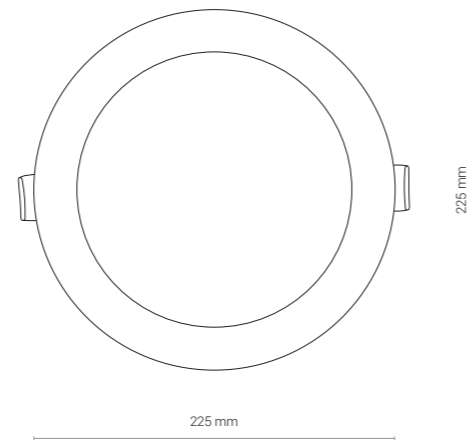

# CL KOS LED 24W

cut out  $\varnothing$  200 mm

LUMINOUS INTENSITY DISTRIBUTION DIAGRAM

Luminous intensity [cd]  
C0-C180 — (red line)  
C90-C270 — (blue line)

Beam cone diagram  
Beam angle 100°

8775, 24W, 3000K, beam angle 100°

LUMINOUS INTENSITY DISTRIBUTION DIAGRAM

Luminous intensity [cd]  
C0-C180 — (red line)  
C90-C270 — (blue line)

Beam cone diagram  
Beam angle 100°

8774, 24W, 4000K, beam angle 100°

# CL KOS LED 24W

PC / PC / PC

8775 ○ WH - 3000K

8774 ○ WH - 4000K

Item No.	POWER	COLOUR TEMP.	LUMEN	BEAM ANGLE	CRI	IP	LED BRAND	DRIVER BRAND	LIFETIME	WARRANTY
8775	24W	3000K	2200	100°	≥80	44	SANAN	DRIVER ON BOARD	50000h	5 YEARS
8774	24W	4000K	2200	100°	≥80	44	SANAN	DRIVER ON BOARD	50000h	5 YEARS