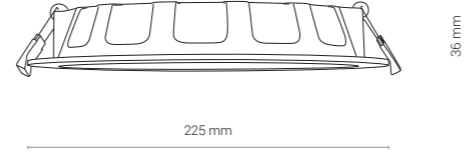

# CL KOS LED 24W

cut out  $\varnothing$  200 mm

LUMINOUS INTENSITY DISTRIBUTION DIAGRAM

Luminous intensity [cd]  
C0-C180 — (red line)  
C90-C270 — (blue line)

Beam cone diagram  
Beam angle 100°

8775, 24W, 3000K, beam angle 100°

LUMINOUS INTENSITY DISTRIBUTION DIAGRAM

Luminous intensity [cd]  
C0-C180 — (red line)  
C90-C270 — (blue line)

Beam cone diagram  
Beam angle 100°

8774, 24W, 4000K, beam angle 100°