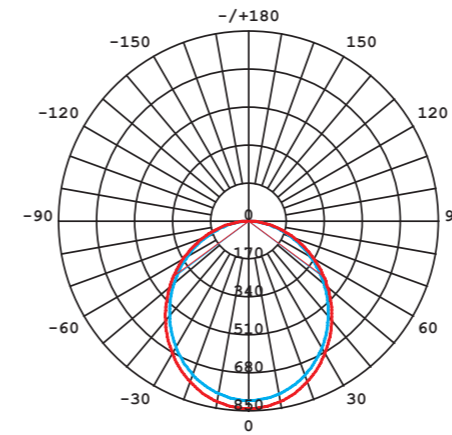

# CL KOS LED 24W

cut out  $\varnothing$  200 mm

LUMINOUS INTENSITY DISTRIBUTION DIAGRAM

Luminous intensity [cd]  
C0-C180 — (red line)  
C90-C270 — (blue line)

Beam cone diagram  
Beam angle 100°

8775, 24W, 3000K, beam angle 100°

LUMINOUS INTENSITY DISTRIBUTION DIAGRAM

Luminous intensity [cd]  
C0-C180 — (red line)  
C90-C270 — (blue line)

Beam cone diagram  
Beam angle 100°

8774, 24W, 4000K, beam angle 100°

# CL KOS LED 24W

PC / PC / PC

8775 ○ WH - 3000K

8774 ○ WH - 4000K

Item No.	POWER	COLOUR TEMP.	LUMEN	BEAM ANGLE	CRI	IP	LED BRAND	DRIVER BRAND	LIFETIME	WARRANTY
8775	24W	3000K	2200	100°	≥80	44	SANAN	DRIVER ON BOARD	50000h	5 YEARS
8774	24W	4000K	2200	100°	≥80	44	SANAN	DRIVER ON BOARD	50000h	5 YEARS