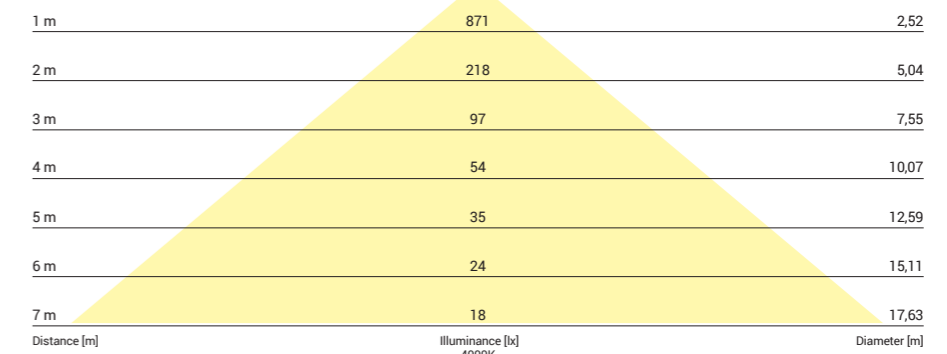

# CL KOS LED 24W

cut out  $\varnothing$  200 mm

LUMINOUS INTENSITY DISTRIBUTION DIAGRAM

Luminous intensity [cd]  
C0-C180 — (red line)  
C90-C270 — (blue line)

Beam cone diagram  
Beam angle 100°

8775, 24W, 3000K, beam angle 100°

LUMINOUS INTENSITY DISTRIBUTION DIAGRAM

Luminous intensity [cd]  
C0-C180 — (red line)  
C90-C270 — (blue line)

Beam cone diagram  
Beam angle 100°

8774, 24W, 4000K, beam angle 100°

# CL KOS LED 24W

PC / PC / PC

8775 ○ WH - 3000K

8774 ○ WH - 4000K

Item No.	POWER	COLOUR TEMP.	LUMEN	BEAM ANGLE	CRI	IP	LED BRAND	DRIVER BRAND	LIFETIME	WARRANTY
8775	24W	3000K	2200	100°	≥80	44	SANAN	DRIVER ON BOARD	50000h	5 YEARS
8774	24W	4000K	2200	100°	≥80	44	SANAN	DRIVER ON BOARD	50000h	5 YEARS