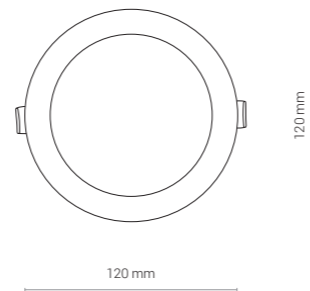

# CL KOS LED 8W

cut out  $\phi$  100 mm

LUMINOUS INTENSITY DISTRIBUTION DIAGRAM

Luminous intensity [cd]  
C0-C180 —  
C90-C270 —

Beam cone diagram  
Beam angle 100°

8782, 8W, 3000K, beam angle 100°

LUMINOUS INTENSITY DISTRIBUTION DIAGRAM

Luminous intensity [cd]  
C0-C180 —  
C90-C270 —

Beam cone diagram  
Beam angle 100°

8781, 8W, 4000K, beam angle 100°

# CL KOS LED 8W

PC / PC / PC

8782 ○ WH - 3000K

8781 ○ WH - 4000K

Item No.	POWER	COLOUR TEMP.	LUMEN	BEAM ANGLE	CRI	IP	LED BRAND	DRIVER BRAND	LIFETIME	WARRANTY
8782	8W	3000K	600	100°	≥80	44	SANAN	DRIVER ON BOARD	50000h	5 YEARS
8781	8W	4000K	600	100°	≥80	44	SANAN	DRIVER ON BOARD	50000h	5 YEARS