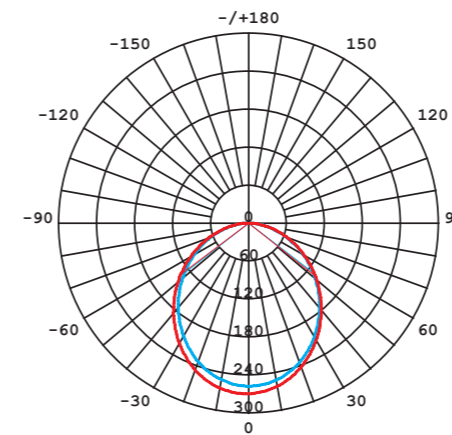

# CL KOS LED 8W

cut out  $\phi$  100 mm

LUMINOUS INTENSITY DISTRIBUTION DIAGRAM

Luminous intensity [cd]  
C0-C180 —  
C90-C270 —

Beam cone diagram  
Beam angle 100°

8782, 8W, 3000K, beam angle 100°

LUMINOUS INTENSITY DISTRIBUTION DIAGRAM

Luminous intensity [cd]  
C0-C180 —  
C90-C270 —

Beam cone diagram  
Beam angle 100°

8781, 8W, 4000K, beam angle 100°

# CL KOS LED 8W

PC / PC / PC

8782 ○ WH - 3000K

8781 ○ WH - 4000K

Item No.	POWER	COLOUR TEMP.	LUMEN	BEAM ANGLE	CRI	IP	LED BRAND	DRIVER BRAND	LIFETIME	WARRANTY
8782	8W	3000K	600	100°	≥80	44	SANAN	DRIVER ON BOARD	50000h	5 YEARS
8781	8W	4000K	600	100°	≥80	44	SANAN	DRIVER ON BOARD	50000h	5 YEARS