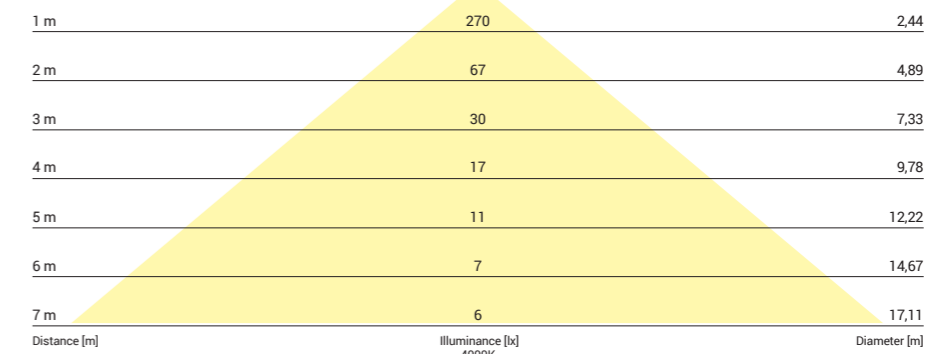

# CL KOS LED 8W

cut out  $\phi$  100 mm

LUMINOUS INTENSITY DISTRIBUTION DIAGRAM

Luminous intensity [cd]  
C0-C180 —  
C90-C270 —

Beam cone diagram  
Beam angle 100°

8782, 8W, 3000K, beam angle 100°

LUMINOUS INTENSITY DISTRIBUTION DIAGRAM

Luminous intensity [cd]  
C0-C180 —  
C90-C270 —

Beam cone diagram  
Beam angle 100°

8781, 8W, 4000K, beam angle 100°

# CL KOS LED 8W

PC / PC / PC

8782 ○ WH - 3000K

8781 ○ WH - 4000K

Item No.	POWER	COLOUR TEMP.	LUMEN	BEAM ANGLE	CRI	IP	LED BRAND	DRIVER BRAND	LIFETIME	WARRANTY
8782	8W	3000K	600	100°	≥80	44	SANAN	DRIVER ON BOARD	50000h	5 YEARS
8781	8W	4000K	600	100°	≥80	44	SANAN	DRIVER ON BOARD	50000h	5 YEARS