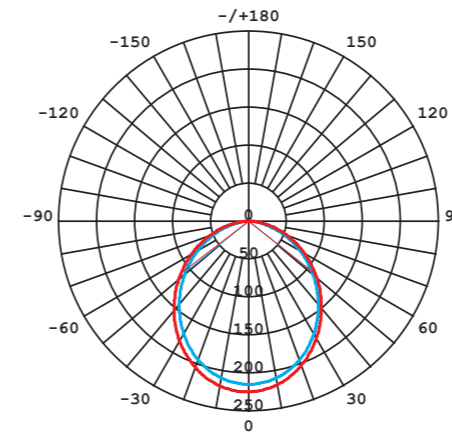

# CL KOS LED 8W

cut out  $\phi$  100 mm

LUMINOUS INTENSITY DISTRIBUTION DIAGRAM

Luminous intensity [cd]  
C0-C180 —  
C90-C270 —

Beam cone diagram  
Beam angle 100°

8782, 8W, 3000K, beam angle 100°

LUMINOUS INTENSITY DISTRIBUTION DIAGRAM

Luminous intensity [cd]  
C0-C180 —  
C90-C270 —

Beam cone diagram  
Beam angle 100°

8781, 8W, 4000K, beam angle 100°

# CL KOS LED 8W

PC / PC / PC

8782 ○ WH - 3000K

8781 ○ WH - 4000K

Item No.	POWER	COLOUR TEMP.	LUMEN	BEAM ANGLE	CRI	IP	LED BRAND	DRIVER BRAND	LIFETIME	WARRANTY
8782	8W	3000K	600	100°	≥80	44	SANAN	DRIVER ON BOARD	50000h	5 YEARS
8781	8W	4000K	600	100°	≥80	44	SANAN	DRIVER ON BOARD	50000h	5 YEARS