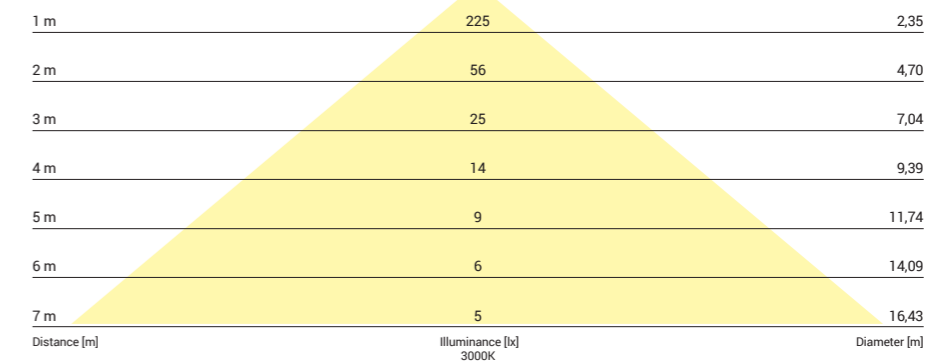

# CL KOS LED 8W

cut out  $\phi$  100 mm

LUMINOUS INTENSITY DISTRIBUTION DIAGRAM

Luminous intensity [cd]  
C0-C180 —  
C90-C270 —

Beam cone diagram  
Beam angle 100°

8782, 8W, 3000K, beam angle 100°

LUMINOUS INTENSITY DISTRIBUTION DIAGRAM

Luminous intensity [cd]  
C0-C180 —  
C90-C270 —

Beam cone diagram  
Beam angle 100°

8781, 8W, 4000K, beam angle 100°

# CL KOS LED 8W

PC / PC / PC

8782 ○ WH - 3000K

8781 ○ WH - 4000K

Item No.	POWER	COLOUR TEMP.	LUMEN	BEAM ANGLE	CRI	IP	LED BRAND	DRIVER BRAND	LIFETIME	WARRANTY
8782	8W	3000K	600	100°	≥80	44	SANAN	DRIVER ON BOARD	50000h	5 YEARS
8781	8W	4000K	600	100°	≥80	44	SANAN	DRIVER ON BOARD	50000h	5 YEARS