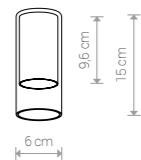

CAMELEON CYLINDER L
8540 TR/BS