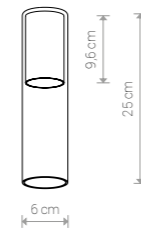

CAMELEON CYLINDER L
8540 TR/BS