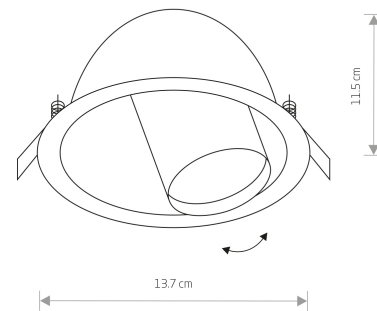

LUMINAIRE MODEL	DOT 9378	CATALOGUE GROUP	KATALOG 2022
		COUNTRY OF ORIGIN	MADE IN POLAND
LIGHT SOURCE	GU10		
LIGHT SOURCES TYPE	Replaceable		
MAXIMUM WATTAGE	10W only LED		
LAMP INCLUDES SOURCE OF LIGHT	No		
NUMBER OF LIGHT SOURCES	1		
IP	IP20		
	Interior use		
			
PACKAGE DIMENSIONS (L/W/H)	13.5cm/13.5cm/14.5cm		
NET/GROSS WEIGHT	0.45kg/0.54kg		
ASSEMBLY METHOD	Recessed assembly		
LEADING/SUPPLEMENTARY COLOR	White		
MATERIALS	Painted steel		
STYLE	Modern		
ELECTRICAL SECURITY CLASS	I	DIMENSIONS	
POWER SUPPLY	~220-230V/50/60Hz		

**CUT OUT**

HOLE SHAPE

Round

HOLE DIMENSIONS

fi.12.9cm